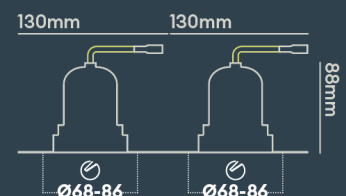

IP65 Available in IP65 for various applications

DIM Mains, 1-10V & DALI-2 dimmable options

CRI>90 CRI 90 providing true colour appearance

WARRANTY

Warranty

7 years

FEATURES & BENEFITS

The 1901 family consists of a pendant, spot light and downlight all with a consistent design language

Use our product selector to choose from 1,800 different combinations

Designed & assembled in Northampton UK

Fixed, Adjustable, Round, Square, Trimless options available

Emergency options available

Fire-rated to 30 minutes for us in Solid timber, I-Joist and Metal Web ceiling joists

Integrated LED using premium components to achieve 70,000 hours/60 years lifetime

BEAM ANGLE: **15°**

1901 DOWNLIGHT

Design your light! Modular Architectural Downlight Range

FEATURES

IP rating	IP20
CSP Switchable	Single CCT
Tilttable (°)	20
UGR	UGR<19
Dimmable Option	Yes (DALI-2)
LED Lifetime	L70 70,000h
Colour Rendering Index	CRI>90
Colour Consistency	SDCM3
Emergency Option	Yes, using converter
Rotation angle (°)	355

INSTALLATION INFORMATION

Input	220-240V AC
Maximum Ambient Temperature	40°C
Weight	400g
Insulation Coverable	No
Inrush Current	20A 17ms
Cut Out Size	68-86 x2
Construction Material	Aluminium
UK Bathroom Zone	N/A
Maximum ceiling thickness	40 mm
SELV	Yes
Electric Class (1, 2, 3)	II
Suitable for coastal areas	No
Install Connector Type	Loop in / Loop out
UK Building Regulations	Part P, L & B
FR Building Regulations	Satisfait les essais au fil incandescent: 650°C
Mounting Options	Recessed
Part B Fire Rating	Solid Timber 30/60/90min, I-Joist 30min, Metal Web 30min
Dimmer Type	DALI
Power Factor	0.80

PHOTOMETRICS @ 25°C

Product code	Finish	Type	W	Colour	Beam	lm	lm/W	Lx @ 1m	Energy
BDB04A30WM	Matt black RAL9017	Double Trimless	18W	3000K	50°	2 x 850	94	2 x 1350	
BDB04A30WV	Matt black RAL9017	Double Trimless	18W	3000K	50°	2 x 850	94	2 x 1350	
BDB04A40MD	Matt black RAL9017	Double Trimless	18W	4000K	24°	2 x 900	100	2 x 3550	
BDB04A40MM	Matt black RAL9017	Double Trimless	18W	4000K	24°	2 x 900	100	2 x 3550	
BDB04A40MV	Matt black RAL9017	Double Trimless	18W	4000K	24°	2 x 900	100	2 x 3550	
BDB04A40ND	Matt black RAL9017	Double Trimless	18W	4000K	15°	2 x 900	100	2 x 9018	
BDB04A40NM	Matt black RAL9017	Double Trimless	18W	4000K	15°	2 x 900	100	2 x 9018	
BDB04A40NV	Matt black RAL9017	Double Trimless	18W	4000K	15°	2 x 900	100	2 x 9018	
BDB04A40WD	Matt black RAL9017	Double Trimless	18W	4000K	50°	2 x 900	100	2 x 1450	
BDB04A40WM	Matt black RAL9017	Double Trimless	18W	4000K	50°	2 x 900	100	2 x 1450	

Energy rating is a reflection of the LED light source.

WIRING INFORMATION

01604 495 151

sales@collingwoodgroup.com

collingwoodlighting.com