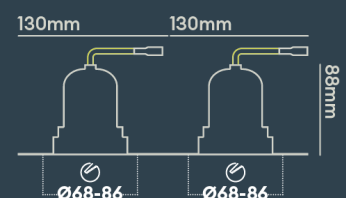

Integrated LED using premium components to achieve 70,000 hours/60 years lifetime

BEAM ANGLE: **15°**

1901 DOWNLIGHT

Design your light! Modular Architectural Downlight Range

FEATURES

IP rating	IP20
CSP Switchable	Single CCT
Tilttable (°)	20
UGR	UGR<19
Dimmable Option	Yes (Mains)
LED Lifetime	L70 70,000h
Colour Rendering Index	CRI>90
Colour Consistency	SDCM3
Emergency Option	Yes, using converter
Rotation angle (°)	355

INSTALLATION INFORMATION

Input	220-240V AC
Maximum Ambient Temperature	40°C
Weight	400g
Insulation Coverable	No
Inrush Current	2.6A/0.3ms
Cut Out Size	68-86 x2
Construction Material	Aluminium
UK Bathroom Zone	N/A
Maximum ceiling thickness	40 mm
SELV	Yes
Electric Class (1, 2, 3)	II
Suitable for coastal areas	No
Install Connector Type	Loop in / Loop out
UK Building Regulations	Part P, L & B
FR Building Regulations	Satisfait les essais au fil incandescent: 650°C
Mounting Options	Recessed
Part B Fire Rating	Solid Timber 30/60/90min, I-Joist 30min, Metal Web 30min
Dimmer Type	Mains
Power Factor	0.80

PHOTOMETRICS @ 25°C

Product code	Finish	Type	W	Colour	Beam	lm	lm/W	Lx @ 1m	Energy
BDB04A27WV	Matt black RAL9017	White Baffle Double Trimless	18W	2700K	50°	2 x 850	94	2 x 1350	
BDB04A30MD	Matt black RAL9017	White Baffle Double Trimless	18W	3000K	24°	2 x 850	94	2 x 3350	
BDB04A30MM	Matt black RAL9017	White Baffle Double Trimless	18W	3000K	24°	2 x 850	94	2 x 3350	
BDB04A30MV	Matt black RAL9017	White Baffle Double Trimless	18W	3000K	24°	2 x 850	94	2 x 3350	
BDB04A30ND	Matt black RAL9017	White Baffle Double Trimless	18W	3000K	15°	2 x 850	94	2 x 7816	
BDB04A30NM	Matt black RAL9017	White Baffle Double Trimless	18W	3000K	15°	2 x 850	94	2 x 7816	
BDB04A30NV	Matt black RAL9017	White Baffle Double Trimless	18W	3000K	15°	2 x 850	94	2 x 7816	
BDB04A30WD	Matt black RAL9017	White Baffle Double	18W	3000K	50°	2 x 850	94	2 x 1350	