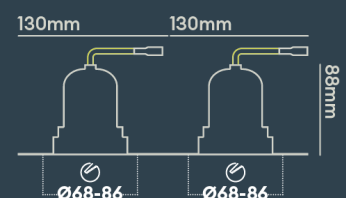

Integrated LED using premium components to achieve 70,000 hours/60 years lifetime

BEAM ANGLE: 15°

1901 DOWNLIGHT

Design your light! Modular Architectural Downlight Range

FEATURES

IP rating	IP20
CSP Switchable	Single CCT
Tilttable (°)	20
UGR	UGR<19
Dimmable Option	Yes (DALI-2)
LED Lifetime	L70 70,000h
Colour Rendering Index	CRI>90
Colour Consistency	SDCM3
Emergency Option	Yes, using converter
Rotation angle (°)	355

INSTALLATION INFORMATION

Input	220-240V AC
Maximum Ambient Temperature	40°C
Weight	400g
Insulation Coverable	No
Inrush Current	20A 17ms
Cut Out Size	68-86 x2
Construction Material	Aluminium
UK Bathroom Zone	N/A
Maximum ceiling thickness	40 mm
SELV	Yes
Electric Class (1, 2, 3)	II
Suitable for coastal areas	No
Install Connector Type	Loop in / Loop out
UK Building Regulations	Part P, L & B
FR Building Regulations	Satisfait les essais au fil incandescent: 650°C
Mounting Options	Recessed
Part B Fire Rating	Solid Timber 30/60/90min, I-Joist 30min, Metal Web 30min
Dimmer Type	DALI
Power Factor	0.80

PHOTOMETRICS @ 25°C

Product code	Finish	Type	W	Colour	Beam	lm	lm/W	Lx @ 1m	Energy
BDB04A27WM	Matt black RAL9017	White Baffle Double Trimless	18W	2700K	50°	2 x 850	94	2 x 1350	
BDB04A27WV	Matt black RAL9017	White Baffle Double Trimless	18W	2700K	50°	2 x 850	94	2 x 1350	
BDB04A30MD	Matt black RAL9017	White Baffle Double Trimless	18W	3000K	24°	2 x 850	94	2 x 3350	
BDB04A30MM	Matt black RAL9017	White Baffle Double Trimless	18W	3000K	24°	2 x 850	94	2 x 3350	
BDB04A30MV	Matt black RAL9017	White Baffle Double Trimless	18W	3000K	24°	2 x 850	94	2 x 3350	
BDB04A30ND	Matt black RAL9017	White Baffle Double Trimless	18W	3000K	15°	2 x 850	94	2 x 7816	
BDB04A30NM	Matt black RAL9017	White Baffle Double Trimless	18W	3000K	15°	2 x 850	94	2 x 7816	
BDB04A30NV	Matt black RAL9017	White Baffle Double	18W	3000K	15°	2 x 850	94	2 x 7816	