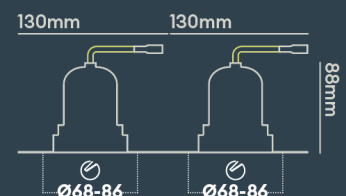

Integrated LED using premium components to achieve 70,000 hours/60 years lifetime

BEAM ANGLE: **50°**

1901 DOWNLIGHT

Design your light! Modular Architectural Downlight Range

FEATURES

IP rating	IP20
CSP Switchable	Single CCT
Tilttable (°)	20
UGR	UGR<22
Dimmable Option	Yes (DALI-2)
LED Lifetime	L70 70,000h
Colour Rendering Index	CRI>90
Colour Consistency	SDCM3
Emergency Option	Yes, using converter
Rotation angle (°)	355

INSTALLATION INFORMATION

Input	220-240V AC
Maximum Ambient Temperature	40°C
Weight	400g
Insulation Coverable	No
Inrush Current	20A 17ms
Cut Out Size	68-86 x2
Construction Material	Aluminium
UK Bathroom Zone	N/A
Maximum ceiling thickness	40 mm
SELV	Yes
Electric Class (1, 2, 3)	II
Suitable for coastal areas	No
Install Connector Type	Loop in / Loop out
UK Building Regulations	Part P, L & B
FR Building Regulations	Satisfait les essais au fil incandescent: 650°C
Mounting Options	Recessed
Part B Fire Rating	Solid Timber 30/60/90min, I-Joist 30min, Metal Web 30min
Dimmer Type	DALI
Power Factor	0.80