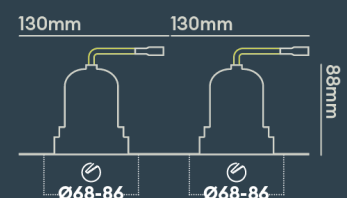

Integrated LED using premium components to achieve 70,000 hours/60 years lifetime

BEAM ANGLE: **15°**

1901 DOWNLIGHT

Design your light! Modular Architectural Downlight Range

FEATURES

IP rating	IP20
CSP Switchable	Single CCT
Tilttable (°)	20
UGR	UGR<19
Dimmable Option	Yes (1-10V)
LED Lifetime	L70 70,000h
Colour Rendering Index	CRI>90
Colour Consistency	SDCM3
Emergency Option	Yes, using converter
Rotation angle (°)	355

INSTALLATION INFORMATION

Input	220-240V AC
Maximum Ambient Temperature	40°C
Weight	400g
Insulation Coverable	No
Inrush Current	10A/22ms
Cut Out Size	68-86 x2
Construction Material	Aluminium
UK Bathroom Zone	N/A
Maximum ceiling thickness	40 mm
SELV	Yes
Electric Class (1, 2, 3)	II
Suitable for coastal areas	No
Install Connector Type	Loop in / Loop out
UK Building Regulations	Part P, L & B
FR Building Regulations	Satisfait les essais au fil incandescent: 650°C
Mounting Options	Recessed
Part B Fire Rating	Solid Timber 30/60/90min, I-Joist 30min, Metal Web 30min
Dimmer Type	1-10V
Power Factor	0.80

PHOTOMETRICS @ 25°C

Product code	Finish	Type	W	Colour	Beam	lm	lm/W	Lx @ 1m	Energy
BDB04A27MD	Matt black RAL9017	White Baffle Double Trimless	18W	2700K	24°	2 x 850	94	2 x 3350	
BDB04A27MM	Matt black RAL9017	White Baffle Double Trimless	18W	2700K	24°	2 x 850	94	2 x 3350	
BDB04A27MV	Matt black RAL9017	White Baffle Double Trimless	18W	2700K	24°	2 x 850	94	2 x 3350	
BDB04A27ND	Matt black RAL9017	White Baffle Double Trimless	18W	2700K	15°	2 x 850	94	2 x 7214	
BDB04A27NM	Matt black RAL9017	White Baffle Double Trimless	18W	2700K	15°	2 x 850	94	2 x 7214	
BDB04A27NV	Matt black RAL9017	White Baffle Double Trimless	18W	2700K	15°	2 x 850	94	2 x 7214	
BDB04A27WD	Matt black RAL9017	White Baffle Double Trimless	18W	2700K	50°	2 x 850	94	2 x 1350	
BDB04A27WM	Matt black RAL9017	White Baffle Double	18W	2700K	50°	2 x 850	94	2 x 1350	