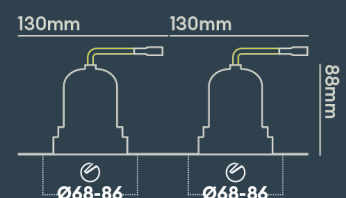

BEAM ANGLE: **24°**

1901 DOWNLIGHT

Design your light! Modular Architectural Downlight Range

FEATURES

IP rating	IP20
CSP Switchable	Single CCT
Tilttable	20°
UGR	UGR<16
Dimmable Option	Yes (1-10V)
LED Lifetime	L70 70,000h
Colour Rendering Index	CRI>90
Colour Consistency	SDCM3
Emergency Option	Yes, using converter
Rotation Angle	355°

INSTALLATION INFORMATION

Input	220-240V AC
Maximum Ambient Temperature	40°C
Weight	400g
Insulation Coverable	No
Inrush Current	10A/22ms
Cut Out Size	68-86 x2
Construction Material	Aluminium
UK Bathroom Zone	N/A
Maximum ceiling thickness	40 mm
SELV	Yes
Electric Class (1, 2, 3)	2
Suitable for coastal areas	No
Install Connector Type	Loop in / Loop out
UK Building Regulations	Part P, L & B
FR Building Regulations	Satisfait les essais au fil incandescent: 650°C
Mounting Options	Recessed
Part B Fire Rating	Solid Timber 30/60/90min, I-Joist 30min, Metal Web 30min
Dimmer Type	1-10V
Power Factor	0.80

PHOTOMETRICS @ 25°C

Product code	Finish	Type	W	Colour	Beam	lm	lm/W	Lx @ 1m	Energy
BDB04A27MV	Matt black RAL9017	White Baffle Double Trimless	18W	2700K	24°	2 x 850	94	2 x 3350	

Energy rating is a reflection of the LED light source.