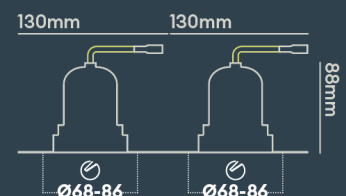

IP65 Available in IP65 for various applications

DIM Mains, 1-10V & DALI-2 dimmable options

CRI>90 CRI 90 providing true colour appearance

WARRANTY

Warranty

7 years

FEATURES & BENEFITS

The 1901 family consists of a pendant, spot light and downlight all with a consistent design language

Use our product selector to choose from 1,800 different combinations

Designed & assembled in Northampton UK

Fixed, Adjustable, Round, Square, Trimless options available

Emergency options available

Fire-rated to 30 minutes for us in Solid timber, I-Joist and Metal Web ceiling joists

Integrated LED using premium components to achieve 70,000 hours/60 years lifetime

BEAM ANGLE: **24°**

1901 DOWNLIGHT

Design your light! Modular Architectural Downlight Range

FEATURES

IP rating	IP20
CSP Switchable	Single CCT
Tilttable (°)	20
UGR	UGR<16
Dimmable Option	Yes (1-10V)
LED Lifetime	L70 70,000h
Colour Rendering Index	CRI>90
Colour Consistency	SDCM3
Emergency Option	Yes, using converter
Rotation angle (°)	355

INSTALLATION INFORMATION

Input	220-240V AC
Maximum Ambient Temperature	40°C
Weight	400g
Insulation Coverable	No
Inrush Current	10A/22ms
Cut Out Size	68-86 x2
Construction Material	Aluminium
UK Bathroom Zone	N/A
Maximum ceiling thickness	40 mm
SELV	Yes
Electric Class (1, 2, 3)	II
Suitable for coastal areas	No
Install Connector Type	Loop in / Loop out
UK Building Regulations	Part P, L & B
FR Building Regulations	Satisfait les essais au fil incandescent: 650°C
Mounting Options	Recessed
Part B Fire Rating	Solid Timber 30/60/90min, I-Joist 30min, Metal Web 30min
Dimmer Type	1-10V
Power Factor	0.80

PHOTOMETRICS @ 25°C

Product code	Finish	Type	W	Colour	Beam	lm	lm/W	Lx @ 1m	Energy
BDL12F40WDI	Matt white RAL9003	Black Baffle Square Bezel	9.0W	4000K	50°	850	94	1400	
BDL12F40WMI	Matt white RAL9003	Black Baffle Square Bezel	9.0W	4000K	50°	850	94	1400	
BDL12F40WVI	Matt white RAL9003	Black Baffle Square Bezel	9.0W	4000K	50°	850	94	1400	
BDB04A27MD	Matt black RAL9017	White Baffle Double Trimless	18W	2700K	24°	2 x 850	94	2 x 3350	
BDB04A27MM	Matt black RAL9017	White Baffle Double Trimless	18W	2700K	24°	2 x 850	94	2 x 3350	
BDB04A27MV	Matt black RAL9017	White Baffle Double Trimless	18W	2700K	24°	2 x 850	94	2 x 3350	
BDB04A27ND	Matt black RAL9017	White Baffle Double Trimless	18W	2700K	15°	2 x 850	94	2 x 7214	
BDB04A27NM	Matt black RAL9017	White Baffle Double Trimless	18W	2700K	15°	2 x 850	94	2 x 7214	
BDB04A27NV	Matt black RAL9017	White Baffle Double	18W	2700K	15°	2 x 850	94	2 x 7214