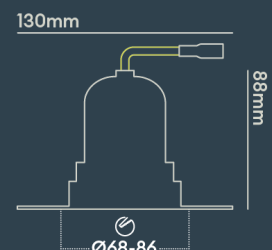

1901 DOWNLIGHT

Design your light! Modular Architectural Downlight Range

FEATURES

IP rating	IP65
CSP Switchable	Single CCT
Tilttable (°)	Fixed
UGR	UGR<22
Dimmable Option	Yes (DALI-2)
LED Lifetime	L70 70,000h
Colour Rendering Index	CRI>90
Colour Consistency	SDCM3
Emergency Option	Yes, using converter
Rotation angle (°)	Fixed

INSTALLATION INFORMATION

Input	220-240V AC
Maximum Ambient Temperature	40°C
Weight	320g
Insulation Coverable	No
Inrush Current	20A 17ms
Cut Out Size	68-86
Construction Material	Aluminium
UK Bathroom Zone	1
Maximum ceiling thickness	40 mm
SELV	Yes
Electric Class (1, 2, 3)	II
Suitable for coastal areas	No
Install Connector Type	Loop in / Loop out
UK Building Regulations	Part B, C, E, P & L
FR Building Regulations	Satisfait les essais au fil incandescent: 650°C
Mounting Options	Recessed
Part B Fire Rating	Solid Timber 30/60/90min, I-Joist 30min, Metal Web 30min
Dimmer Type	DALI
Power Factor	0.80

PHOTOMETRICS @ 25°C