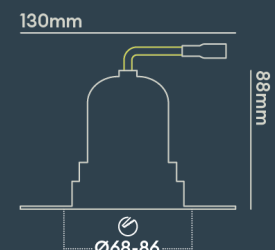

1901 DOWNLIGHT

Design your light! Modular Architectural Downlight Range

FEATURES

IP rating	IP65
CSP Switchable	Single CCT
Tilttable (°)	Fixed
UGR	UGR<19
Dimmable Option	Yes (DALI-2)
LED Lifetime	L70 70,000h
Colour Rendering Index	CRI>90
Colour Consistency	SDCM3
Emergency Option	Yes, using converter
Rotation angle (°)	Fixed

INSTALLATION INFORMATION

Input	220-240V AC
Maximum Ambient Temperature	40°C
Weight	320g
Insulation Coverable	No
Inrush Current	20A 17ms
Cut Out Size	68-86
Construction Material	Aluminium
UK Bathroom Zone	1
Maximum ceiling thickness	40 mm
SELV	Yes
Electric Class (1, 2, 3)	II
Suitable for coastal areas	No
Install Connector Type	Loop in / Loop out
UK Building Regulations	Part B, C, E, P & L
FR Building Regulations	Satisfait les essais au fil incandescent: 650°C
Mounting Options	Recessed
Part B Fire Rating	Solid Timber 30/60/90min, I-Joist 30min, Metal Web 30min
Dimmer Type	DALI
Power Factor	0.80

PHOTOMETRICS @ 25°C