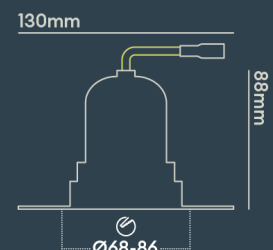

1901 DOWNLIGHT

Design your light! Modular Architectural Downlight Range

FEATURES

IP rating	IP44
CSP Switchable	Single CCT
Tilttable (°)	Fixed
UGR	UGR<22
Dimmable Option	Yes (Mains)
LED Lifetime	L70 70,000h
Colour Rendering Index	CRI>90
Colour Consistency	SDCM3
Emergency Option	Yes, using converter
Rotation angle (°)	Fixed

INSTALLATION INFORMATION

Input	220-240V AC
Maximum Ambient Temperature	40°C
Weight	320g
Insulation Coverable	No
Inrush Current	2.6A/0.3ms
Cut Out Size	68-86
Construction Material	Aluminium
UK Bathroom Zone	1
Maximum ceiling thickness	40 mm
SELV	Yes
Electric Class (1, 2, 3)	II
Suitable for coastal areas	No
Install Connector Type	Loop in / Loop out
UK Building Regulations	Part B, C, E, P & L
FR Building Regulations	Satisfait les essais au fil incandescent: 650°C
Mounting Options	Recessed
Part B Fire Rating	Solid Timber 30/60/90min, I-Joist 30min, Metal Web 30min
Dimmer Type	Mains
Power Factor	0.80

PHOTOMETRICS @ 25°C