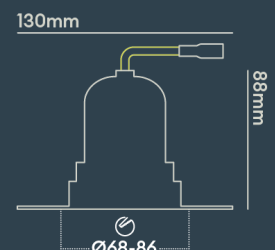

1901 DOWNLIGHT

Design your light! Modular Architectural Downlight Range

FEATURES

IP rating	IP44
CSP Switchable	Single CCT
Tilttable (°)	Fixed
UGR	UGR<19
Dimmable Option	Yes (1-10V)
LED Lifetime	L70 70,000h
Colour Rendering Index	CRI>90
Colour Consistency	SDCM3
Emergency Option	Yes, using converter
Rotation angle (°)	Fixed

INSTALLATION INFORMATION

Input	220-240V AC
Maximum Ambient Temperature	40°C
Weight	320g
Insulation Coverable	No
Inrush Current	10A/22ms
Cut Out Size	68-86
Construction Material	Aluminium
UK Bathroom Zone	1
Maximum ceiling thickness	40 mm
SELV	Yes
Electric Class (1, 2, 3)	II
Suitable for coastal areas	No
Install Connector Type	Loop in / Loop out
UK Building Regulations	Part B, C, E, P & L
FR Building Regulations	Satisfait les essais au fil incandescent: 650°C
Mounting Options	Recessed
Part B Fire Rating	Solid Timber 30/60/90min, I-Joist 30min, Metal Web 30min
Dimmer Type	1-10V
Power Factor	0.80

PHOTOMETRICS @ 25°C