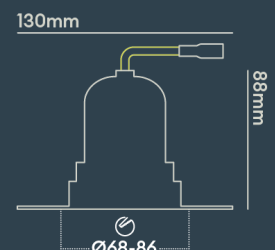

1901 DOWNLIGHT

Design your light! Modular Architectural Downlight Range

FEATURES

IP rating	IP65
CSP Switchable	Single CCT
Tilttable (°)	Fixed
UGR	UGR<16
Dimmable Option	Yes (Mains)
LED Lifetime	L70 70,000h
Colour Rendering Index	CRI>90
Colour Consistency	SDCM3
Emergency Option	Yes, using converter
Rotation angle (°)	Fixed

INSTALLATION INFORMATION

Input	220-240V AC
Maximum Ambient Temperature	40°C
Weight	320g
Insulation Coverable	No
Inrush Current	2.6A/0.3ms
Cut Out Size	68-86
Construction Material	Aluminium
UK Bathroom Zone	1
Maximum ceiling thickness	40 mm
SELV	Yes
Electric Class (1, 2, 3)	II
Suitable for coastal areas	No
Install Connector Type	Loop in / Loop out
UK Building Regulations	Part B, C, E, P & L
FR Building Regulations	Satisfait les essais au fil incandescent: 650°C
Mounting Options	Recessed
Part B Fire Rating	Solid Timber 30/60/90min, I-Joist 30min, Metal Web 30min
Dimmer Type	Mains
Power Factor	0.80

PHOTOMETRICS @ 25°C