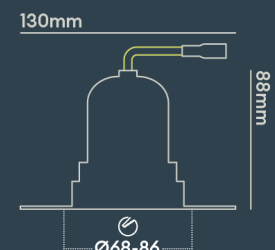

1901 DOWNLIGHT

Design your light! Modular Architectural Downlight Range

FEATURES

IP rating	IP65
CSP Switchable	Dim to Warm
Tilttable (°)	Fixed
UGR	UGR<16
Dimmable Option	Yes (Mains)
LED Lifetime	L70 70,000h
Colour Rendering Index	CRI>90
Colour Consistency	SDCM3
Emergency Option	Yes, using converter
Rotation angle (°)	Fixed

INSTALLATION INFORMATION

Input	220-240V AC
Maximum Ambient Temperature	40°C
Weight	320g
Insulation Coverable	No
Inrush Current	1.12A 10ms
Cut Out Size	68-86
Construction Material	Aluminium
UK Bathroom Zone	1
Maximum ceiling thickness	40 mm
SELV	Yes
Electric Class (1, 2, 3)	II
Suitable for coastal areas	No
Install Connector Type	Loop in / Loop out
UK Building Regulations	Part B, C, E, P & L
FR Building Regulations	Satisfait les essais au fil incandescent: 650°C
Mounting Options	Recessed
Part B Fire Rating	Solid Timber 30/60/90min, I-Joist 30min, Metal Web 30min
Power Factor	0.80

IP65 Available in IP65 for various applications

DIM Mains, 1-10V & DALI-2 dimmable options

CRI>90 CRI 90 providing true colour appearance

WARRANTY

Warranty 7 years

FEATURES & BENEFITS

The 1901 family consists of a pendant, spot light and downlight all with a consistent design language

Use our product selector to choose from 1,800 different combinations

Designed & assembled in Northampton UK

Fixed, Adjustable, Round, Square, Trimless options available

Emergency options available

Fire-rated to 30 minutes for us in Solid timber, I-Joist and Metal Web ceiling joists

Integrated LED using premium components to achieve 70,000 hours/60 years lifetime

PATENT: **GB2576385 EP3648256 HK40014447**

PHOTOMETRICS @ 25°C