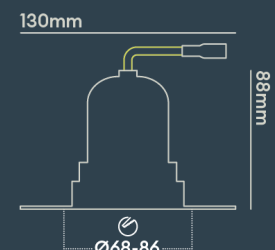

1901 DOWNLIGHT

Design your light! Modular Architectural Downlight Range

FEATURES

IP rating	IP44
CSP Switchable	Single CCT
Tilttable (°)	Fixed
UGR	UGR<22
Dimmable Option	Yes (Mains)
LED Lifetime	L70 70,000h
Colour Rendering Index	CRI>90
Colour Consistency	SDCM3
Emergency Option	Yes, using converter
Rotation angle (°)	Fixed

INSTALLATION INFORMATION

Input	220-240V AC
Maximum Ambient Temperature	40°C
Weight	320g
Insulation Coverable	No
Inrush Current	2.6A/0.3ms
Cut Out Size	68-86
Construction Material	Aluminium
UK Bathroom Zone	1
Maximum ceiling thickness	40 mm
SELV	Yes
Electric Class (1, 2, 3)	II
Suitable for coastal areas	No
Install Connector Type	Loop in / Loop out
UK Building Regulations	Part B, C, E, P & L
FR Building Regulations	Satisfait les essais au fil incandescent: 650°C
Mounting Options	Recessed
Part B Fire Rating	Solid Timber 30/60/90min, I-Joist 30min, Metal Web 30min
Dimmer Type	Mains
Power Factor	0.80

PHOTOMETRICS @ 25°C