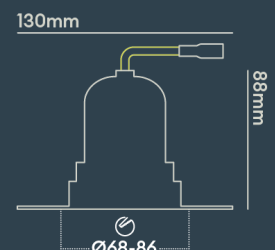

1901 DOWNLIGHT

Design your light! Modular Architectural Downlight Range

FEATURES

IP rating	IP44
CSP Switchable	Single CCT
Tilttable (°)	Fixed
UGR	UGR<19
Dimmable Option	Yes (DALI-2)
LED Lifetime	L70 70,000h
Colour Rendering Index	CRI>90
Colour Consistency	SDCM3
Emergency Option	Yes, using converter
Rotation angle (°)	Fixed

INSTALLATION INFORMATION

Input	220-240V AC
Maximum Ambient Temperature	40°C
Weight	320g
Insulation Coverable	No
Inrush Current	20A 17ms
Cut Out Size	68-86
Construction Material	Aluminium
UK Bathroom Zone	1
Maximum ceiling thickness	40 mm
SELV	Yes
Electric Class (1, 2, 3)	II
Suitable for coastal areas	No
Install Connector Type	Loop in / Loop out
UK Building Regulations	Part B, C, E, P & L
FR Building Regulations	Satisfait les essais au fil incandescent: 650°C
Mounting Options	Recessed
Part B Fire Rating	Solid Timber 30/60/90min, I-Joist 30min, Metal Web 30min
Dimmer Type	DALI
Power Factor	0.80

PHOTOMETRICS @ 25°C

Product code	Finish	Type	W	Colour	Beam	lm	lm/W	Lx @ 1m	Energy
BDL13A40WM	Matt white RAL9003	Single Trimless	9.0W	4000K	50°	850	94	1400	
BDL13A40WV	Matt white RAL9003	Single Trimless	9.0W	4000K	50°	850	94	1400	
BDB03F27MD	Matt black RAL9017	Single Trimless	9.0W	2700K	24°	850	94	3350	
BDB03F27MM	Matt black RAL9017	Single Trimless	9.0W	2700K	24°	850	94	3350	
BDB03F27MV	Matt black RAL9017	Single Trimless	9.0W	2700K	24°	850	94	3350	
BDB03F27ND	Matt black RAL9017	Single Trimless	9.0W	2700K	15°	850	94	7214	
BDB03F27NM	Matt black RAL9017	Single Trimless	9.0W	2700K	15°	850	94	7214	
BDB03F27NV	Matt black RAL9017	Single Trimless	9.0W	2700K	15°	850	94	7214	
BDB03F27WD	Matt black RAL9017	Single Trimless	9.0W	2700K	50°	850	94	1350	
BDB03F27WM	Matt black RAL9017	Single Trimless	9.0W	2700K	50°	850	94	1350