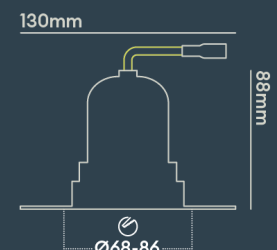

1901 DOWNLIGHT

Design your light! Modular Architectural Downlight Range

FEATURES

IP rating	IP44
CSP Switchable	Single CCT
Tilttable (°)	Fixed
UGR	UGR<16
Dimmable Option	Yes (Mains)
LED Lifetime	L70 70,000h
Colour Rendering Index	CRI>90
Colour Consistency	SDCM3
Emergency Option	Yes, using converter
Rotation angle (°)	Fixed

INSTALLATION INFORMATION

Input	220-240V AC
Maximum Ambient Temperature	40°C
Weight	320g
Insulation Coverable	No
Inrush Current	2.6A/0.3ms
Cut Out Size	68-86
Construction Material	Aluminium
UK Bathroom Zone	1
Maximum ceiling thickness	40 mm
SELV	Yes
Electric Class (1, 2, 3)	II
Suitable for coastal areas	No
Install Connector Type	Loop in / Loop out
UK Building Regulations	Part B, C, E, P & L
FR Building Regulations	Satisfait les essais au fil incandescent: 650°C
Mounting Options	Recessed
Part B Fire Rating	Solid Timber 30/60/90min, I-Joist 30min, Metal Web 30min
Dimmer Type	Mains
Power Factor	0.80

PHOTOMETRICS @ 25°C