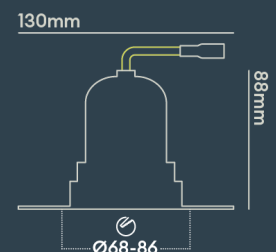

1901 DOWNLIGHT

Design your light! Modular Architectural Downlight Range

FEATURES

IP rating	IP20
CSP Switchable	Single CCT
Tilttable (°)	20
UGR	UGR<22
Dimmable Option	Yes (Mains)
LED Lifetime	L70 70,000h
Colour Rendering Index	CRI>90
Colour Consistency	SDCM3
Emergency Option	Yes, using converter
Rotation angle (°)	20

INSTALLATION INFORMATION

Input	220-240V AC
Maximum Ambient Temperature	40°C
Weight	320g
Insulation Coverable	No
Inrush Current	2.6A/0.3ms
Cut Out Size	68-86
Construction Material	Aluminium
UK Bathroom Zone	N/A
Maximum ceiling thickness	40 mm
SELV	Yes
Electric Class (1, 2, 3)	II
Suitable for coastal areas	No
Install Connector Type	Loop in / Loop out
UK Building Regulations	Part P, L & B
FR Building Regulations	Satisfait les essais au fil incandescent: 650°C
Mounting Options	Recessed
Part B Fire Rating	Solid Timber 30/60/90min, I-Joist 30min, Metal Web 30min
Dimmer Type	Mains
Power Factor	0.80

PHOTOMETRICS @ 25°C