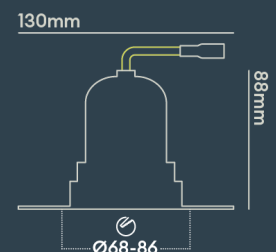

1901 DOWNLIGHT

Design your light! Modular Architectural Downlight Range

FEATURES

IP rating	IP20
CSP Switchable	Single CCT
Tilttable (°)	20
UGR	UGR<16
Dimmable Option	Yes (1-10V)
LED Lifetime	L70 70,000h
Colour Rendering Index	CRI>90
Colour Consistency	SDCM3
Emergency Option	Yes, using converter
Rotation angle (°)	20

INSTALLATION INFORMATION

Input	220-240V AC
Maximum Ambient Temperature	40°C
Weight	320g
Insulation Coverable	No
Inrush Current	10A/22ms
Cut Out Size	68-86
Construction Material	Aluminium
UK Bathroom Zone	N/A
Maximum ceiling thickness	40 mm
SELV	Yes
Electric Class (1, 2, 3)	II
Suitable for coastal areas	No
Install Connector Type	Loop in / Loop out
UK Building Regulations	Part P, L & B
FR Building Regulations	Satisfait les essais au fil incandescent: 650°C
Mounting Options	Recessed
Part B Fire Rating	Solid Timber 30/60/90min, I-Joist 30min, Metal Web 30min
Dimmer Type	1-10V
Power Factor	0.80

PHOTOMETRICS @ 25°C