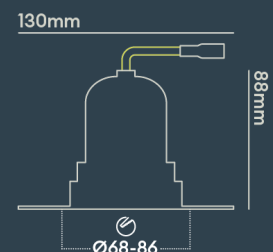

1901 DOWNLIGHT

Design your light! Modular Architectural Downlight Range

FEATURES

IP rating	IP20
CSP Switchable	Single CCT
Tilttable (°)	20
UGR	UGR<22
Dimmable Option	Yes (DALI-2)
LED Lifetime	L70 70,000h
Colour Rendering Index	CRI>90
Colour Consistency	SDCM3
Emergency Option	Yes, using converter
Rotation angle (°)	20

INSTALLATION INFORMATION

Input	220-240V AC
Maximum Ambient Temperature	40°C
Weight	320g
Insulation Coverable	No
Inrush Current	20A 17ms
Cut Out Size	68-86
Construction Material	Aluminium
UK Bathroom Zone	N/A
Maximum ceiling thickness	40 mm
SELV	Yes
Electric Class (1, 2, 3)	II
Suitable for coastal areas	No
Install Connector Type	Loop in / Loop out
UK Building Regulations	Part P, L & B
FR Building Regulations	Satisfait les essais au fil incandescent: 650°C
Mounting Options	Recessed
Part B Fire Rating	Solid Timber 30/60/90min, I-Joist 30min, Metal Web 30min
Dimmer Type	DALI
Power Factor	0.80

PHOTOMETRICS @ 25°C