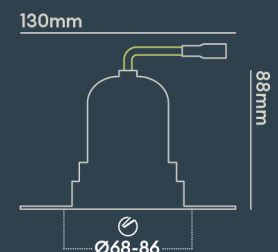

1901 DOWNLIGHT

Design your light! Modular Architectural Downlight Range

FEATURES

IP rating	IP20
CSP Switchable	Single CCT
Tilttable (°)	20
UGR	UGR<16
Dimmable Option	Yes (Mains)
LED Lifetime	L70 70,000h
Colour Rendering Index	CRI>90
Colour Consistency	SDCM3
Emergency Option	Yes, using converter
Rotation angle (°)	20

INSTALLATION INFORMATION

Input	220-240V AC
Maximum Ambient Temperature	40°C
Weight	320g
Insulation Coverable	No
Inrush Current	2.6A/0.3ms
Cut Out Size	68-86
Construction Material	Aluminium
UK Bathroom Zone	N/A
Maximum ceiling thickness	40 mm
SELV	Yes
Electric Class (1, 2, 3)	II
Suitable for coastal areas	No
Install Connector Type	Loop in / Loop out
UK Building Regulations	Part P, L & B
FR Building Regulations	Satisfait les essais au fil incandescent: 650°C
Mounting Options	Recessed
Part B Fire Rating	Solid Timber 30/60/90min, I-Joist 30min, Metal Web 30min
Dimmer Type	Mains
Power Factor	0.80

PHOTOMETRICS @ 25°C