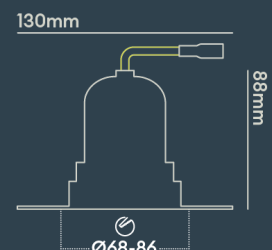

1901 DOWNLIGHT

Design your light! Modular Architectural Downlight Range

FEATURES

IP rating	IP20
CSP Switchable	Single CCT
Tilttable (°)	20
UGR	UGR<22
Dimmable Option	Yes (Mains)
LED Lifetime	L70 70,000h
Colour Rendering Index	CRI>90
Colour Consistency	SDCM3
Emergency Option	Yes, using converter
Rotation angle (°)	20

INSTALLATION INFORMATION

Input	220-240V AC
Maximum Ambient Temperature	40°C
Weight	320g
Insulation Coverable	No
Inrush Current	2.6A/0.3ms
Cut Out Size	68-86
Construction Material	Aluminium
UK Bathroom Zone	N/A
Maximum ceiling thickness	40 mm
SELV	Yes
Electric Class (1, 2, 3)	II
Suitable for coastal areas	No
Install Connector Type	Loop in / Loop out
UK Building Regulations	Part P, L & B
FR Building Regulations	Satisfait les essais au fil incandescent: 650°C
Mounting Options	Recessed
Part B Fire Rating	Solid Timber 30/60/90min, I-Joist 30min, Metal Web 30min
Dimmer Type	Mains
Power Factor	0.80

PHOTOMETRICS @ 25°C

Product code	Finish	Type	W	Colour	Beam	lm	lm/W	Lx @ 1m	Energy
BDB03A27MV	Matt black RAL9017	Single Trimless	9.0W	2700K	24°	850	94	3350	
BDB03A27ND	Matt black RAL9017	Single Trimless	9.0W	2700K	15°	850	94	7214	
BDB03A27NM	Matt black RAL9017	Single Trimless	9.0W	2700K	15°	850	94	7214	
BDB03A27NV	Matt black RAL9017	Single Trimless	9.0W	2700K	15°	850	94	7214	
BDB03A27WD	Matt black RAL9017	Single Trimless	9.0W	2700K	50°	850	94	1350	
BDB03A27WM	Matt black RAL9017	Single Trimless	9.0W	2700K	50°	850	94	1350	
BDB03A27WV	Matt black RAL9017	Single Trimless	9.0W	2700K	50°	850	94	1350	
BDB03A30MD	Matt black RAL9017	Single Trimless	9.0W	3000K	24°	850	94	3350	
BDB03A30MM	Matt black RAL9017	Single Trimless	9.0W	3000K	24°	850	94	3350	
BDB03A30MV	Matt black RAL9017	Single Trimless	9.0W	3000K	24°	850	94	3350