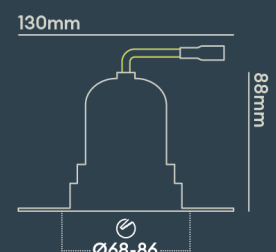

1901 DOWNLIGHT

Design your light! Modular Architectural Downlight Range

FEATURES

IP rating	IP20
CSP Switchable	Single CCT
Tilttable (°)	20
UGR	UGR<16
Dimmable Option	Yes (DALI-2)
LED Lifetime	L70 70,000h
Colour Rendering Index	CRI>90
Colour Consistency	SDCM3
Emergency Option	Yes, using converter
Rotation angle (°)	20

INSTALLATION INFORMATION

Input	220-240V AC
Maximum Ambient Temperature	40°C
Weight	320g
Insulation Coverable	No
Inrush Current	20A 17ms
Cut Out Size	68-86
Construction Material	Aluminium
UK Bathroom Zone	N/A
Maximum ceiling thickness	40 mm
SELV	Yes
Electric Class (1, 2, 3)	II
Suitable for coastal areas	No
Install Connector Type	Loop in / Loop out
UK Building Regulations	Part P, L & B
FR Building Regulations	Satisfait les essais au fil incandescent: 650°C
Mounting Options	Recessed
Part B Fire Rating	Solid Timber 30/60/90min, I-Joist 30min, Metal Web 30min
Dimmer Type	DALI
Power Factor	0.80

PHOTOMETRICS @ 25°C