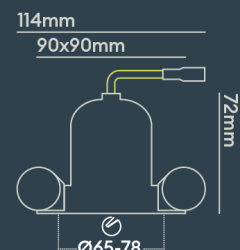

PHOTOMETRICS @ 25°C

Product code	Finish	Type	W	Colour	Beam	lm	lm/W	Lx @ 1m	Energy
BDB02F30WV	Matt black RAL9017	White Baffle Square Bezel	9.0W	3000K	50°	850	94	1350	
BDB02F40MD	Matt black RAL9017	White Baffle Square Bezel	9.0W	4000K	24°	900	100	3550	
BDB02F40MM	Matt black RAL9017	White Baffle Square Bezel	9.0W	4000K	24°	900	100	3550	
BDB02F40MV	Matt black RAL9017	White Baffle Square Bezel	9.0W	4000K	24°	900	100	3550	
BDB02F40ND	Matt black RAL9017	White Baffle Square Bezel	9.0W	4000K	15°	900	100	9018	
BDB02F40NM	Matt black RAL9017	White Baffle Square Bezel	9.0W	4000K	15°	900	100	9018	
BDB02F40NV	Matt black RAL9017	White Baffle Square Bezel	9.0W	4000K	15°	900	100	9018	
BDB02F40WD	Matt black RAL9017	White Baffle Square Bezel	9.0W	4000K	50°	900	100	1450	
BDB02F40WM	Matt black RAL9017	White Baffle Square Bezel	9.0W	4000K	50°	900	100	1450	
BDB02F40WV	Matt black RAL9017	White Baffle Square Bezel	9.0W	4000K	50°	900	100	1450	

Energy rating is a reflection of the LED light source.

BEAM ANGLE: **15°**

WIRING INFORMATION

01604 495 151

sales@collingwoodgroup.com

collingwoodlighting.com