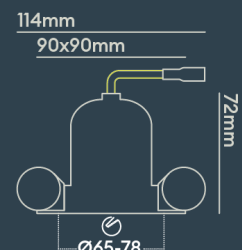

PHOTOMETRICS @ 25°C

Product code	Finish	Type	W	Colour	Beam	lm	lm/W	Lx @ 1m	Energy
BDB02F27WVI	Matt black RAL9017	White Baffle Square Bezel	9.0W	2700K	50°	850	94	1350	
BDB02F30MDI	Matt black RAL9017	White Baffle Square Bezel	9.0W	3000K	24°	850	94	3350	
BDB02F30MMI	Matt black RAL9017	White Baffle Square Bezel	9.0W	3000K	24°	850	94	3350	
BDB02F30MVI	Matt black RAL9017	White Baffle Square Bezel	9.0W	3000K	24°	850	94	3350	
BDB02F30NDI	Matt black RAL9017	White Baffle Square Bezel	9.0W	3000K	15°	850	94	7816	
BDB02F30NMI	Matt black RAL9017	White Baffle Square Bezel	9.0W	3000K	15°	850	94	7816	
BDB02F30NVI	Matt black RAL9017	White Baffle Square Bezel	9.0W	3000K	15°	850	94	7816	
BDB02F30WDI	Matt black RAL9017	White Baffle Square Bezel	9.0W	3000K	50°	850	94	1350	
BDB02F30WMI	Matt black RAL9017	White Baffle Square Bezel	9.0W	3000K	50°	850	94	1350	
BDB02F30WVI	Matt black RAL9017	White Baffle Square Bezel	9.0W	3000K	50°	850	94	1350	

Energy rating is a reflection of the LED light source.

BEAM ANGLE: **15°**

WIRING INFORMATION

01604 495 151

sales@collingwoodgroup.com

collingwoodlighting.com