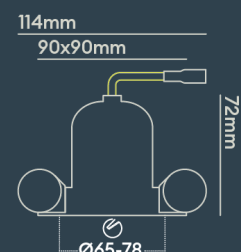

1901 DOWNLIGHT

Design your light! Modular Architectural Downlight Range

FEATURES

IP rating	IP44
CSP Switchable	Dim to Warm
Tilttable (°)	Fixed
UGR	UGR<16
Dimmable Option	Yes (Mains)
LED Lifetime	L70 70,000h
Colour Rendering Index	CRI>90
Colour Consistency	SDCM3
Emergency Option	Yes, using converter
Rotation angle (°)	Fixed

INSTALLATION INFORMATION

Input	220-240V AC
Maximum Ambient Temperature	40°C
Weight	260g
Insulation Coverable	No
Inrush Current	1.12A 10ms
Cut Out Size	65-78
Construction Material	Aluminium
UK Bathroom Zone	1
Maximum ceiling thickness	40 mm
SELV	Yes
Electric Class (1, 2, 3)	II
Suitable for coastal areas	No
Install Connector Type	Loop in / Loop out
UK Building Regulations	Part B, C, E, P & L
FR Building Regulations	Satisfait les essais au fil incandescent: 650°C
Mounting Options	Recessed
Part B Fire Rating	Solid Timber 30/60/90min, I-Joist 30min, Metal Web 30min
Power Factor	0.80

PHOTOMETRICS @ 25°C