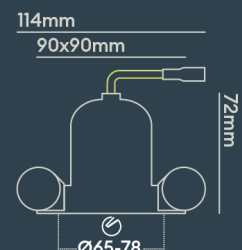

PHOTOMETRICS @ 25°C

Product code	Finish	Type	W	Colour	Beam	lm	lm/W	Lx @ 1m	Energy
BDL12A40WD	Matt white RAL9003	Black Baffle Square Bezel	9.0W	4000K	50°	850	94	1400	
BDL12A40WM	Matt white RAL9003	Black Baffle Square Bezel	9.0W	4000K	50°	850	94	1400	
BDL12A40WV	Matt white RAL9003	Black Baffle Square Bezel	9.0W	4000K	50°	850	94	1400	
BDB02F27MD	Matt black RAL9017	White Baffle Square Bezel	9.0W	2700K	24°	850	94	3350	
BDB02F27MM	Matt black RAL9017	White Baffle Square Bezel	9.0W	2700K	24°	850	94	3350	
BDB02F27MV	Matt black RAL9017	White Baffle Square Bezel	9.0W	2700K	24°	850	94	3350	
BDB02F27ND	Matt black RAL9017	White Baffle Square Bezel	9.0W	2700K	15°	850	94	7214	
BDB02F27NM	Matt black RAL9017	White Baffle Square Bezel	9.0W	2700K	15°	850	94	7214	
BDB02F27NV	Matt black RAL9017	White Baffle Square Bezel	9.0W	2700K	15°	850	94	7214	
BDB02F27WD	Matt black RAL9017	White Baffle Square Bezel	9.0W	2700K	50°	850	94	1350	

Energy rating is a reflection of the LED light source.

BEAM ANGLE: **24°**

WIRING INFORMATION

01604 495 151

sales@collingwoodgroup.com

collingwoodlighting.com