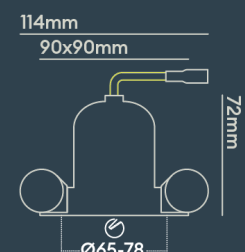

PHOTOMETRICS @ 25°C

Product code	Finish	Type	W	Colour	Beam	lm	lm/W	Lx @ 1m	Energy
BDL12A40NV	Matt white RAL9003	Black Baffle Square Bezel	9.0W	4000K	15°	850	94	9018	
BDL12A40WD	Matt white RAL9003	Black Baffle Square Bezel	9.0W	4000K	50°	850	94	1400	
BDL12A40WM	Matt white RAL9003	Black Baffle Square Bezel	9.0W	4000K	50°	850	94	1400	
BDL12A40WV	Matt white RAL9003	Black Baffle Square Bezel	9.0W	4000K	50°	850	94	1400	
BDB02F27MD	Matt black RAL9017	White Baffle Square Bezel	9.0W	2700K	24°	850	94	3350	
BDB02F27MM	Matt black RAL9017	White Baffle Square Bezel	9.0W	2700K	24°	850	94	3350	
BDB02F27MV	Matt black RAL9017	White Baffle Square Bezel	9.0W	2700K	24°	850	94	3350	
BDB02F27ND	Matt black RAL9017	White Baffle Square Bezel	9.0W	2700K	15°	850	94	7214	
BDB02F27NM	Matt black RAL9017	White Baffle Square Bezel	9.0W	2700K	15°	850	94	7214	
BDB02F27NV	Matt black RAL9017	White Baffle Square Bezel	9.0W	2700K	15°	850	94	7214	

Energy rating is a reflection of the LED light source.

BEAM ANGLE: **24°**

WIRING INFORMATION

01604 495 151

sales@collingwoodgroup.com

collingwoodlighting.com