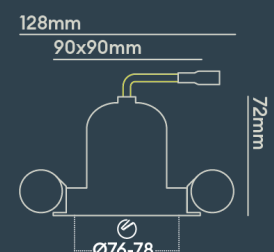

Input	220-240V AC
Maximum Ambient Temperature	40°C
Weight	260g
Insulation Coverable	No
Inrush Current	10A/22ms
Cut Out Size	76-78
Construction Material	Aluminium
UK Bathroom Zone	N/A
Maximum ceiling thickness	40 mm
SELV	Yes
Electric Class (1, 2, 3)	II
Suitable for coastal areas	No
Install Connector Type	Loop in / Loop out
UK Building Regulations	Part P, L & B
FR Building Regulations	Satisfait les essais au fil incandescent: 650°C
Mounting Options	Recessed
Part B Fire Rating	Solid Timber 30/60/90min, I-Joist 30min, Metal Web 30min
Dimmer Type	1-10V
Power Factor	0.80

PHOTOMETRICS @ 25°C

Product code	Finish	Type	W	Colour	Beam	lm	lm/W	Lx @ 1m	Energy
BDB02A27WD	Matt black RAL9017	Square bezel	9.0W	2700K	50°	850	94	1350	
BDB02A27WM	Matt black RAL9017	Square bezel	9.0W	2700K	50°	850	94	1350	
BDB02A27WV	Matt black RAL9017	Square bezel	9.0W	2700K	50°	850	94	1350	
BDB02A30MD	Matt black RAL9017	Square bezel	9.0W	3000K	24°	850	94	3350	
BDB02A30MM	Matt black RAL9017	Square bezel	9.0W	3000K	24°	850	94	3350	
BDB02A30MV	Matt black RAL9017	Square bezel	9.0W	3000K	24°	850	94	3350	
BDB02A30ND	Matt black RAL9017	Square bezel	9.0W	3000K	15°	850	94	7816	
BDB02A30NM	Matt black RAL9017	Square bezel	9.0W	3000K	15°	850	94	7816	
BDB02A30NV	Matt black RAL9017	Square bezel	9.0W	3000K	15°	850	94	7816	
BDB02A30WD	Matt black RAL9017	Square bezel	9.0W	3000K	50°	850	94	1350	

Energy rating is a reflection of the LED light source.

BEAM ANGLE: **24°**

WIRING INFORMATION

01604 495 151

sales@collingwoodgroup.com

collingwoodlighting.com