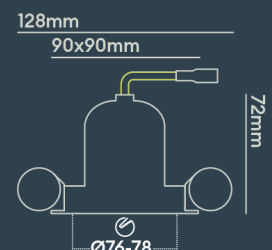

PHOTOMETRICS @ 25°C

Product code	Finish	Type	W	Colour	Beam	lm	lm/W	Lx @ 1m	Energy
BDB02A27MD	Matt black RAL9017	White Baffle Square Bezel	9.0W	2700K	24°	850	94	3350	
BDB02A27MM	Matt black RAL9017	White Baffle Square Bezel	9.0W	2700K	24°	850	94	3350	
BDB02A27MV	Matt black RAL9017	White Baffle Square Bezel	9.0W	2700K	24°	850	94	3350	
BDB02A27ND	Matt black RAL9017	White Baffle Square Bezel	9.0W	2700K	15°	850	94	7214	
BDB02A27NM	Matt black RAL9017	White Baffle Square Bezel	9.0W	2700K	15°	850	94	7214	
BDB02A27NV	Matt black RAL9017	White Baffle Square Bezel	9.0W	2700K	15°	850	94	7214	
BDB02A27WD	Matt black RAL9017	White Baffle Square Bezel	9.0W	2700K	50°	850	94	1350	
BDB02A27WM	Matt black RAL9017	White Baffle Square Bezel	9.0W	2700K	50°	850	94	1350	
BDB02A27WV	Matt black RAL9017	White Baffle Square Bezel	9.0W	2700K	50°	850	94	1350	
BDB02A30MD	Matt black RAL9017	White Baffle Square Bezel	9.0W	3000K	24°	850	94	3350	

Energy rating is a reflection of the LED light source.

BEAM ANGLE: **15°**

WIRING INFORMATION

01604 495 151

sales@collingwoodgroup.com

collingwoodlighting.com