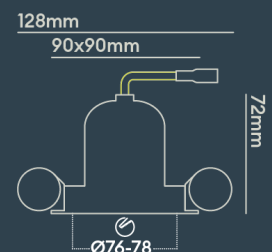

IP65 Available in IP65 for various applications

DIM Mains, 1-10V & DALI-2 dimmable options

CRI>90 CRI 90 providing true colour appearance

WARRANTY

Warranty

7 years

FEATURES & BENEFITS

The 1901 family consists of a pendant, spot light and downlight all with a consistent design language

Use our product selector to choose from 1,800 different combinations

Designed & assembled in Northampton UK

Fixed, Adjustable, Round, Square, Trimless options available

Emergency options available

Fire-rated to 30 minutes for us in Solid timber, I-Joist and Metal Web ceiling joists

Integrated LED using premium components to achieve 70,000 hours/60 years lifetime

BEAM ANGLE: **24°**

1901 DOWNLIGHT

Design your light! Modular Architectural Downlight Range

FEATURES

IP rating	IP20
CSP Switchable	Single CCT
Tilttable (°)	20
UGR	UGR<16
Dimmable Option	Yes (DALI-2)
LED Lifetime	L70 70,000h
Colour Rendering Index	CRI>90
Colour Consistency	SDCM3
Emergency Option	Yes, using converter
Rotation angle (°)	360

INSTALLATION INFORMATION

Input	220-240V AC
Maximum Ambient Temperature	40°C
Weight	260g
Insulation Coverable	No
Inrush Current	20A 17ms
Cut Out Size	76-78
Construction Material	Aluminium
UK Bathroom Zone	N/A
Maximum ceiling thickness	40 mm
SELV	Yes
Electric Class (1, 2, 3)	II
Suitable for coastal areas	No
Install Connector Type	Loop in / Loop out
UK Building Regulations	Part P, L & B
FR Building Regulations	Satisfait les essais au fil incandescent: 650°C
Mounting Options	Recessed
Part B Fire Rating	Solid Timber 30/60/90min, I-Joist 30min, Metal Web 30min
Dimmer Type	DALI
Power Factor	0.80

PHOTOMETRICS @ 25°C

Product code	Finish	Type	W	Colour	Beam	lm	lm/W	Lx @ 1m	Energy
BDL13F40NMI	Matt white RAL9003	Black Baffle Single Trimless	9.0W	4000K	15°	850	94	9018	
BDL13F40NVI	Matt white RAL9003	Black Baffle Single Trimless	9.0W	4000K	15°	850	94	9018	
BDL13F40WDI	Matt white RAL9003	Black Baffle Single Trimless	9.0W	4000K	50°	850	94	1400	
BDL13F40WMI	Matt white RAL9003	Black Baffle Single Trimless	9.0W	4000K	50°	850	94	1400	
BDL13F40WVI	Matt white RAL9003	Black Baffle Single Trimless	9.0W	4000K	50°	850	94	1400	
BDB02A27MD	Matt black RAL9017	White Baffle Square Bezel	9.0W	2700K	24°	850	94	3350	
BDB02A27MM	Matt black RAL9017	White Baffle Square Bezel	9.0W	2700K	24°	850	94	3350	
BDB02A27MV	Matt black RAL9017	White Baffle Square Bezel	9.0W	2700K	24°	850	94	3350	
BDB02A27ND	Matt black RAL9017	White Baffle Square Bezel	9.0W	2700K	15°	850	94	7214	
BDB02A27NM	Matt black RAL9017	White Baffle Square Bezel	9.0W	2700K	15°	850	94	7214	

Energy rating is a reflection of the LED light source.

WIRING INFORMATION

01604 495 151

sales@collingwoodgroup.com

collingwoodlighting.com