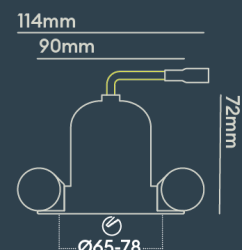

PHOTOMETRICS @ 25°C

Product code	Finish	Type	W	Colour	Beam	lm	lm/W	Lx @ 1m	Energy
BDB01F27WDI	Matt black RAL9017	White Baffle Round Bezel	9.0W	2700K	50°	850	94	1350	
BDB01F27WMI	Matt black RAL9017	White Baffle Round Bezel	9.0W	2700K	50°	850	94	1350	
BDB01F27WVI	Matt black RAL9017	White Baffle Round Bezel	9.0W	2700K	50°	850	94	1350	
BDB01F30MDI	Matt black RAL9017	White Baffle Round Bezel	9.0W	3000K	24°	850	94	3350	
BDB01F30MMI	Matt black RAL9017	White Baffle Round Bezel	9.0W	3000K	24°	850	94	3350	
BDB01F30MVI	Matt black RAL9017	White Baffle Round Bezel	9.0W	3000K	24°	850	94	3350	
BDB01F30NDI	Matt black RAL9017	White Baffle Round Bezel	9.0W	3000K	15°	850	94	7816	
BDB01F30NMI	Matt black RAL9017	White Baffle Round Bezel	9.0W	3000K	15°	850	94	7816	
BDB01F30NVI	Matt black RAL9017	White Baffle Round Bezel	9.0W	3000K	15°	850	94	7816	
BDB01F30WDI	Matt black RAL9017	White Baffle Round Bezel	9.0W	3000K	50°	850	94	1350	

Energy rating is a reflection of the LED light source.

WIRING INFORMATION

01604 495 151

sales@collingwoodgroup.com

collingwoodlighting.com