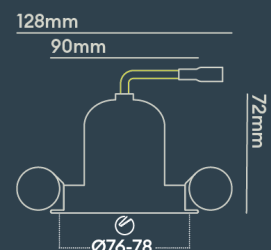

IP65 Available in IP65 for various applications

DIM Mains, 1-10V & DALI-2 dimmable options

CRI>80 CRI 90 providing true colour appearance

WARRANTY

Warranty 7 years

FEATURES & BENEFITS

The 1901 family consists of a pendant, spot light and downlight all with a consistent design language

Use our product selector to choose from 1,800 different combinations

Designed & assembled in Northampton UK

Fixed, Adjustable, Round, Square, Trimless options available

Emergency options available

Fire-rated to 30 minutes for use in Solid timber, I-Joist and Metal Web ceiling joists

Integrated LED using premium components to achieve 70,000 hours/60 years lifetime

PATENT: **GB2576385 EP3648256 HK40014447**

BEAM ANGLE: **15°**

BDB01A40NM

Design your light! Modular Architectural Downlight Range

FEATURES

IP rating	IP20
CSP Switchable	Single CCT
Tilttable	20°
UGR	UGR<19
Dimmable Option	Yes (Mains)
LED Lifetime	L70 70,000h
Colour Rendering Index	CRI>90
Colour Consistency	SDCM3
Emergency Option	Yes, using converter
Rotation Angle	360°

INSTALLATION INFORMATION

Input	220-240V AC
Maximum Ambient Temperature	40°C
Weight	260g
Insulation Coverable	No
Inrush Current	2.6A/0.3ms
Cut Out Size	76-78
Construction Material	Aluminium
UK Bathroom Zone	1
Maximum ceiling thickness	40 mm
SELV	Yes
Electric Class (1, 2, 3)	2
Suitable for coastal areas	No
Install Connector Type	Loop in / Loop out
UK Building Regulations	Part P, L & B
FR Building Regulations	Satisfait les essais au fil incandescent: 650°C
Mounting Options	Recessed
Part B Fire Rating	Solid Timber 30/60/90min, I-Joist 30min, Metal Web 30min
Dimmer Type	Mains
Power Factor	0.80

PHOTOMETRICS @ 25°C

Product code	Finish	Type	W	Colour	Beam	lm	lm/W	Lx @ 1m	Energy
BDB01A40NM	Matt black RAL9017	White Baffle Round Bezel	9.0W	4000K	15°	900	100	9018	

Energy rating is a reflection of the LED light source.

WIRING INFORMATION

Cable Required for Connector	2 x twin & earth (6242Y 3x1.5mm²) or 3-core cable (R02V 3x1.5mm²)
Type of Wiring Required	Parallel

ACCESSORIES

LEDEPI0	3hr non-maintained, self-test emergency pack (plug & play)	Sold Separately
LEDEPI0DA	Emergency converter, DALI-2 Addressable	Sold Separately