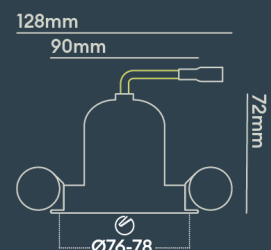

IP65 Available in IP65 for various applications

DIM Mains, 1-10V & DALI-2 dimmable options

CRI>90 CRI 90 providing true colour appearance

WARRANTY

Warranty 7 years

FEATURES & BENEFITS

The 1901 family consists of a pendant, spot light and downlight all with a consistent design language

Use our product selector to choose from 1,800 different combinations

Designed & assembled in Northampton UK

Fixed, Adjustable, Round, Square, Trimless options available

Emergency options available

Fire-rated to 30 minutes for use in Solid timber, I-Joist and Metal Web ceiling joists

Integrated LED using premium components to achieve 70,000 hours/60 years lifetime

PATENT: **GB2576385 EP3648256 HK40014447**

BEAM ANGLE: **50°**

1901 DOWNLIGHT

Design your light! Modular Architectural Downlight Range

FEATURES

IP rating	IP20
CSP Switchable	Single CCT
Tilttable (°)	20
UGR	UGR<22
Dimmable Option	Yes (Mains)
LED Lifetime	L70 70,000h
Colour Rendering Index	CRI>90
Colour Consistency	SDCM3
Emergency Option	Yes, using converter
Rotation angle (°)	360

INSTALLATION INFORMATION

Input	220-240V AC
Maximum Ambient Temperature	40°C
Weight	260g
Insulation Coverable	No
Inrush Current	2.6A/0.3ms
Cut Out Size	76-78
Construction Material	Aluminium
UK Bathroom Zone	1
Maximum ceiling thickness	40 mm
SELV	Yes
Electric Class (1, 2, 3)	II
Suitable for coastal areas	No
Install Connector Type	Loop in / Loop out
UK Building Regulations	Part P, L & B
FR Building Regulations	Satisfait les essais au fil incandescent: 650°C
Mounting Options	Recessed
Part B Fire Rating	Solid Timber 30/60/90min, I-Joist 30min, Metal Web 30min
Dimmer Type	Mains
Power Factor	0.80

PHOTOMETRICS @ 25°C

Product code	Finish	Type	W	Colour	Beam	lm	lm/W	Lx @ 1m	Energy
BDB01A30MV	Matt black RAL9017	White Baffle Round Bezel	9.0W	3000K	24°	850	94	3350	
BDB01A30ND	Matt black RAL9017	White Baffle Round Bezel	9.0W	3000K	15°	850	94	7816	
BDB01A30NM	Matt black RAL9017	White Baffle Round Bezel	9.0W	3000K	15°	850	94	7816	
BDB01A30NV	Matt black RAL9017	White Baffle Round Bezel	9.0W	3000K	15°	850	94	7816	
BDB01A30WD	Matt black RAL9017	White Baffle Round Bezel	9.0W	3000K	50°	850	94	1350	
BDB01A30WM	Matt black RAL9017	White Baffle Round Bezel	9.0W	3000K	50°	850	94	1350	
BDB01A30WV	Matt black RAL9017	White Baffle Round Bezel	9.0W	3000K	50°	850	94	1350	
BDB01A40MD	Matt black RAL9017	White Baffle Round Bezel	9.0W	4000K	24°	900	100	3550	
BDB01A40MM	Matt black RAL9017	White Baffle Round Bezel	9.0W	4000K	24°	900	100	3550	
BDB01A40MV	Matt black RAL9017	White Baffle Round Bezel	9.0W	4000K	24°	900	100	3550	

Energy rating is a reflection of the LED light source.

WIRING INFORMATION

01604 495 151

sales@collingwoodgroup.com

collingwoodlighting.com