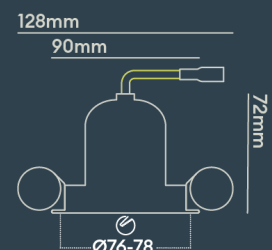

IP65 Available in IP65 for various applications

DIM Mains, 1-10V & DALI-2 dimmable options

CRI>90 CRI 90 providing true colour appearance

WARRANTY

Warranty 7 years

FEATURES & BENEFITS

The 1901 family consists of a pendant, spot light and downlight all with a consistent design language

Use our product selector to choose from 1,800 different combinations

Designed & assembled in Northampton UK

Fixed, Adjustable, Round, Square, Trimless options available

Emergency options available

Fire-rated to 30 minutes for us in Solid timber, I-Joist and Metal Web ceiling joists

Integrated LED using premium components to achieve 70,000 hours/60 years lifetime

BEAM ANGLE: **50°**

1901 DOWNLIGHT

Design your light! Modular Architectural Downlight Range

FEATURES

IP rating	IP20
CSP Switchable	Single CCT
Tilttable (°)	20
UGR	UGR<22
Dimmable Option	Yes (DALI-2)
LED Lifetime	L70 70,000h
Colour Rendering Index	CRI>90
Colour Consistency	SDCM3
Emergency Option	Yes, using converter
Rotation angle (°)	360

INSTALLATION INFORMATION

Input	220-240V AC
Maximum Ambient Temperature	40°C
Weight	260g
Insulation Coverable	No
Inrush Current	20A 17ms
Cut Out Size	76-78
Construction Material	Aluminium
UK Bathroom Zone	1
Maximum ceiling thickness	40 mm
SELV	Yes
Electric Class (1, 2, 3)	II
Suitable for coastal areas	No
Install Connector Type	Loop in / Loop out
UK Building Regulations	Part P, L & B
FR Building Regulations	Satisfait les essais au fil incandescent: 650°C
Mounting Options	Recessed
Part B Fire Rating	Solid Timber 30/60/90min, I-Joist 30min, Metal Web 30min
Dimmer Type	DALI
Power Factor	0.80

PHOTOMETRICS @ 25°C

Product code	Finish	Type	W	Colour	Beam	lm	lm/W	Lx @ 1m	Energy
BDB01A30MM	Matt black RAL9017	White Baffle Round Bezel	9.0W	3000K	24°	850	94	3350	
BDB01A30MV	Matt black RAL9017	White Baffle Round Bezel	9.0W	3000K	24°	850	94	3350	
BDB01A30ND	Matt black RAL9017	White Baffle Round Bezel	9.0W	3000K	15°	850	94	7816	
BDB01A30NM	Matt black RAL9017	White Baffle Round Bezel	9.0W	3000K	15°	850	94	7816	
BDB01A30NV	Matt black RAL9017	White Baffle Round Bezel	9.0W	3000K	15°	850	94	7816	
BDB01A30WD	Matt black RAL9017	White Baffle Round Bezel	9.0W	3000K	50°	850	94	1350	
BDB01A30WM	Matt black RAL9017	White Baffle Round Bezel	9.0W	3000K	50°	850	94	1350	
BDB01A30WV	Matt black RAL9017	White Baffle Round Bezel	9.0W	3000K	50°	850	94	1350	
BDB01A40MD	Matt black RAL9017	White Baffle Round Bezel	9.0W	4000K	24°	900	100	3550	
BDB01A40MM	Matt black RAL9017	White Baffle Round Bezel	9.0W	4000K	24°	900	100	3550	

Energy rating is a reflection of the LED light source.

WIRING INFORMATION

01604 495 151

sales@collingwoodgroup.com

collingwoodlighting.com