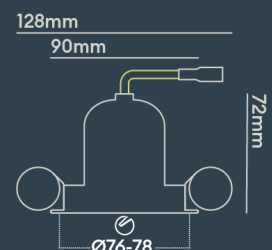

Integrated LED using premium components to achieve 70,000 hours/60 years lifetime

BEAM ANGLE: 15°

1901 DOWNLIGHT

Design your light! Modular Architectural Downlight Range

FEATURES

IP rating	IP20
CSP Switchable	Single CCT
Tilttable (°)	20
UGR	UGR<19
Dimmable Option	Yes (Mains)
LED Lifetime	L70 70,000h
Colour Rendering Index	CRI>90
Colour Consistency	SDCM3
Emergency Option	Yes, using converter
Rotation angle (°)	360

INSTALLATION INFORMATION

Input	220-240V AC
Maximum Ambient Temperature	40°C
Weight	260g
Insulation Coverable	No
Inrush Current	2.6A/0.3ms
Cut Out Size	76-78
Construction Material	Aluminium
UK Bathroom Zone	1
Maximum ceiling thickness	40 mm
SELV	Yes
Electric Class (1, 2, 3)	II
Suitable for coastal areas	No
Install Connector Type	Loop in / Loop out
UK Building Regulations	Part P, L & B
FR Building Regulations	Satisfait les essais au fil incandescent: 650°C
Mounting Options	Recessed
Part B Fire Rating	Solid Timber 30/60/90min, I-Joist 30min, Metal Web 30min
Dimmer Type	Mains
Power Factor	0.80