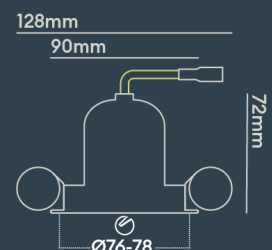

IP65 Available in IP65 for various applications

DIM Mains, 1-10V & DALI-2 dimmable options

CRI>90 CRI 90 providing true colour appearance

WARRANTY

Warranty 7 years

FEATURES & BENEFITS

The 1901 family consists of a pendant, spot light and downlight all with a consistent design language

Use our product selector to choose from 1,800 different combinations

Designed & assembled in Northampton UK

Fixed, Adjustable, Round, Square, Trimless options available

Emergency options available

Fire-rated to 30 minutes for us in Solid timber, I-Joist and Metal Web ceiling joists

Integrated LED using premium components to achieve 70,000 hours/60 years lifetime

BEAM ANGLE: 15°

1901 DOWNLIGHT

Design your light! Modular Architectural Downlight Range

FEATURES

IP rating	IP20
CSP Switchable	Single CCT
Tilttable (°)	20
UGR	UGR<19
Dimmable Option	Yes (DALI-2)
LED Lifetime	L70 70,000h
Colour Rendering Index	CRI>90
Colour Consistency	SDCM3
Emergency Option	Yes, using converter
Rotation angle (°)	360

INSTALLATION INFORMATION

Input	220-240V AC
Maximum Ambient Temperature	40°C
Weight	260g
Insulation Coverable	No
Inrush Current	20A 17ms
Cut Out Size	76-78
Construction Material	Aluminium
UK Bathroom Zone	1
Maximum ceiling thickness	40 mm
SELV	Yes
Electric Class (1, 2, 3)	II
Suitable for coastal areas	No
Install Connector Type	Loop in / Loop out
UK Building Regulations	Part P, L & B
FR Building Regulations	Satisfait les essais au fil incandescent: 650°C
Mounting Options	Recessed
Part B Fire Rating	Solid Timber 30/60/90min, I-Joist 30min, Metal Web 30min
Dimmer Type	DALI
Power Factor	0.80

PHOTOMETRICS @ 25°C

Product code	Finish	Type	W	Colour	Beam	lm	lm/W	Lx @ 1m	Energy
BDB01A27WM	Matt black RAL9017	White Baffle Round Bezel	9.0W	2700K	50°	850	94	1350	
BDB01A27WV	Matt black RAL9017	White Baffle Round Bezel	9.0W	2700K	50°	850	94	1350	
BDB01A30MD	Matt black RAL9017	White Baffle Round Bezel	9.0W	3000K	24°	850	94	3350	
BDB01A30MM	Matt black RAL9017	White Baffle Round Bezel	9.0W	3000K	24°	850	94	3350	
BDB01A30MV	Matt black RAL9017	White Baffle Round Bezel	9.0W	3000K	24°	850	94	3350	
BDB01A30ND	Matt black RAL9017	White Baffle Round Bezel	9.0W	3000K	15°	850	94	7816	
BDB01A30NM	Matt black RAL9017	White Baffle Round Bezel	9.0W	3000K	15°	850	94	7816	
BDB01A30NV	Matt black RAL9017	White Baffle Round Bezel	9.0W	3000K	15°	850	94	7816	
BDB01A30WD	Matt black RAL9017	White Baffle Round Bezel	9.0W	3000K	50°	850	94	1350	
BDB01A30WM	Matt black RAL9017	White Baffle Round Bezel	9.0W	3000K	50°	850	94	1350	

Energy rating is a reflection of the LED light source.

WIRING INFORMATION

01604 495 151

sales@collingwoodgroup.com

collingwoodlighting.com