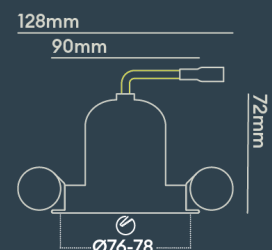

IP65 Available in IP65 for various applications

DIM Mains, 1-10V & DALI-2 dimmable options

CRI>90 CRI 90 providing true colour appearance

WARRANTY

Warranty

7 years

FEATURES & BENEFITS

The 1901 family consists of a pendant, spot light and downlight all with a consistent design language

Use our product selector to choose from 1,800 different combinations

Designed & assembled in Northampton UK

Fixed, Adjustable, Round, Square, Trimless options available

Emergency options available

Fire-rated to 30 minutes for us in Solid timber, I-Joist and Metal Web ceiling joists

Integrated LED using premium components to achieve 70,000 hours/60 years lifetime

PATENT: **GB2576385 EP3648256 HK40014447**

BEAM ANGLE: **50°**

1901 DOWNLIGHT

Design your light! Modular Architectural Downlight Range

FEATURES

IP rating	IP20
CSP Switchable	Single CCT
Tilttable (°)	20
UGR	UGR<22
Dimmable Option	Yes (Mains)
LED Lifetime	L70 70,000h
Colour Rendering Index	CRI>90
Colour Consistency	SDCM3
Emergency Option	Yes, using converter
Rotation angle (°)	360

INSTALLATION INFORMATION

Input	220-240V AC
Maximum Ambient Temperature	40°C
Weight	260g
Insulation Coverable	No
Inrush Current	2.6A/0.3ms
Cut Out Size	76-78
Construction Material	Aluminium
UK Bathroom Zone	1
Maximum ceiling thickness	40 mm
SELV	Yes
Electric Class (1, 2, 3)	II
Suitable for coastal areas	No
Install Connector Type	Loop in / Loop out
UK Building Regulations	Part P, L & B
FR Building Regulations	Satisfait les essais au fil incandescent: 650°C
Mounting Options	Recessed
Part B Fire Rating	Solid Timber 30/60/90min, I-Joist 30min, Metal Web 30min
Dimmer Type	Mains
Power Factor	0.80

PHOTOMETRICS @ 25°C

Product code	Finish	Type	W	Colour	Beam	lm	lm/W	Lx @ 1m	Energy
BDB01A27MV	Matt black RAL9017	White Baffle Round Bezel	9.0W	2700K	24°	850	94	3350	
BDB01A27ND	Matt black RAL9017	White Baffle Round Bezel	9.0W	2700K	15°	850	94	7214	
BDB01A27NM	Matt black RAL9017	White Baffle Round Bezel	9.0W	2700K	15°	850	94	7214	
BDB01A27NV	Matt black RAL9017	White Baffle Round Bezel	9.0W	2700K	15°	850	94	7214	
BDB01A27WD	Matt black RAL9017	White Baffle Round Bezel	9.0W	2700K	50°	850	94	1350	
BDB01A27WM	Matt black RAL9017	White Baffle Round Bezel	9.0W	2700K	50°	850	94	1350	
BDB01A27WV	Matt black RAL9017	White Baffle Round Bezel	9.0W	2700K	50°	850	94	1350	
BDB01A30MD	Matt black RAL9017	White Baffle Round Bezel	9.0W	3000K	24°	850	94	3350	
BDB01A30MM	Matt black RAL9017	White Baffle Round Bezel	9.0W	3000K	24°	850	94	3350	
BDB01A30MV	Matt black RAL9017	White Baffle Round Bezel	9.0W	3000K	24°	850	94	3350	

Energy rating is a reflection of the LED light source.

WIRING INFORMATION

01604 495 151

sales@collingwoodgroup.com

collingwoodlighting.com