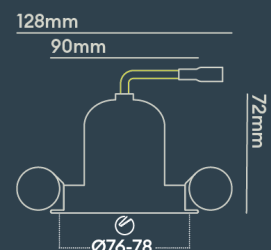

IP65 Available in IP65 for various applications

DIM Mains, 1-10V & DALI-2 dimmable options

CRI>80 CRI 90 providing true colour appearance

WARRANTY

Warranty 7 years

FEATURES & BENEFITS

The 1901 family consists of a pendant, spot light and downlight all with a consistent design language

Use our product selector to choose from 1,800 different combinations

Designed & assembled in Northampton UK

Fixed, Adjustable, Round, Square, Trimless options available

Emergency options available

Fire-rated to 30 minutes for use in Solid timber, I-Joist and Metal Web ceiling joists

Integrated LED using premium components to achieve 70,000 hours/60 years lifetime

PATENT: **GB2576385 EP3648256 HK40014447**

BEAM ANGLE: **24°**

BDB01A27MM

Design your light! Modular Architectural Downlight Range

FEATURES

IP rating	IP20
CSP Switchable	Single CCT
Tilttable	20°
UGR	UGR<16
Dimmable Option	Yes (Mains)
LED Lifetime	L70 70,000h
Colour Rendering Index	CRI>90
Colour Consistency	SDCM3
Emergency Option	Yes, using converter
Rotation Angle	360°

INSTALLATION INFORMATION

Input	220-240V AC
Maximum Ambient Temperature	40°C
Weight	260g
Insulation Coverable	No
Inrush Current	2.6A/0.3ms
Cut Out Size	76-78
Construction Material	Aluminium
UK Bathroom Zone	1
Maximum ceiling thickness	40 mm
SELV	Yes
Electric Class (1, 2, 3)	2
Suitable for coastal areas	No
Install Connector Type	Loop in / Loop out
UK Building Regulations	Part P, L & B
FR Building Regulations	Satisfait les essais au fil incandescent: 650°C
Mounting Options	Recessed
Part B Fire Rating	Solid Timber 30/60/90min, I-Joist 30min, Metal Web 30min
Dimmer Type	Mains
Power Factor	0.80

PHOTOMETRICS @ 25°C

Product code	Finish	Type	W	Colour	Beam	lm	lm/W	Lx @ 1m	Energy
BDB01A27MM	Matt black RAL9017	White Baffle Round Bezel	9.0W	2700K	24°	850	94	3350	

Energy rating is a reflection of the LED light source.

WIRING INFORMATION

Cable Required for Connector	2 x twin & earth (6242Y 3x1.5mm²) or 3-core cable (R02V 3x1.5mm²)
Type of Wiring Required	Parallel

ACCESSORIES

LEDEPI0	3hr non-maintained, self-test emergency pack (plug & play)	Sold Separately
LEDEPI0DA	Emergency converter, DALI-2 Addressable	Sold Separately