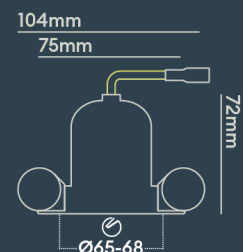

- **IP65** Available in IP65 for various applications
- **DIM** Mains, 1-10V & DALI-2 dimmable options
- **CRI>90** CRI 90 providing true colour appearance

1901 DOWNLIGHT

Design your light! Modular Architectural Downlight Range

FEATURES

IP rating	IP65
CSP Switchable	Single CCT
Tilttable (°)	Fixed
UGR	UGR<19
Dimmable Option	Yes (Mains)
LED Lifetime	L70 70,000h
Colour Rendering Index	CRI>90
Colour Consistency	SDCM3
Emergency Option	Yes, using converter
Rotation angle (°)	Fixed

INSTALLATION INFORMATION

Input	220-240V AC
Maximum Ambient Temperature	40°C
Weight	240g
Insulation Coverable	No
Inrush Current	2.6A/0.3ms
Cut Out Size	65-68
Construction Material	Aluminium
UK Bathroom Zone	1
Maximum ceiling thickness	40 mm
SELV	Yes
Electric Class (1, 2, 3)	II
Suitable for coastal areas	No
Install Connector Type	Loop in / Loop out
UK Building Regulations	Part B, C, E, P & L
FR Building Regulations	Satisfait les essais au fil incandescent: 650°C
Mounting Options	Recessed
Part B Fire Rating	Solid Timber 30/60/90min, I-Joist 30min, Metal Web 30min
Dimmer Type	Mains
Power Factor	0.80

PHOTOMETRICS @ 25°C