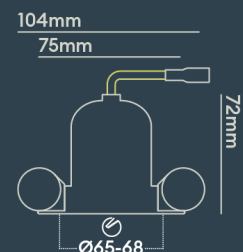

- **IP65** Available in IP65 for various applications
- **DIM** Mains, 1-10V & DALI-2 dimmable options
- **CRI>90** CRI 90 providing true colour appearance

1901 DOWNLIGHT

Design your light! Modular Architectural Downlight Range

FEATURES

IP rating	IP44
CSP Switchable	Single CCT
Tilttable (°)	Fixed
UGR	UGR<16
Dimmable Option	Yes (1-10V)
LED Lifetime	L70 70,000h
Colour Rendering Index	CRI>90
Colour Consistency	SDCM3
Emergency Option	Yes, using converter
Rotation angle (°)	Fixed

INSTALLATION INFORMATION

Input	220-240V AC
Maximum Ambient Temperature	40°C
Weight	240g
Insulation Coverable	No
Inrush Current	10A/22ms
Cut Out Size	65-68
Construction Material	Aluminium
UK Bathroom Zone	1
Maximum ceiling thickness	40 mm
SELV	Yes
Electric Class (1, 2, 3)	II
Suitable for coastal areas	No
Install Connector Type	Loop in / Loop out
UK Building Regulations	Part P, L & B
FR Building Regulations	Satisfait les essais au fil incandescent: 650°C
Mounting Options	Recessed
Part B Fire Rating	Solid Timber 30/60/90min, I-Joist 30min, Metal Web 30min
Dimmer Type	1-10V
Power Factor	0.80

PHOTOMETRICS @ 25°C