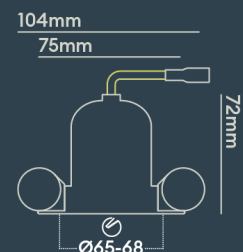

- **IP65** Available in IP65 for various applications
- **DIM** Mains, 1-10V & DALI-2 dimmable options
- **CRI>90** CRI 90 providing true colour appearance

1901 DOWNLIGHT

Design your light! Modular Architectural Downlight Range

FEATURES

IP rating	IP65
CSP Switchable	Single CCT
Tilttable (°)	Fixed
UGR	UGR<16
Dimmable Option	Yes (DALI-2)
LED Lifetime	L70 70,000h
Colour Rendering Index	CRI>90
Colour Consistency	SDCM3
Emergency Option	Yes, using converter
Rotation angle (°)	Fixed

INSTALLATION INFORMATION

Input	220-240V AC
Maximum Ambient Temperature	40°C
Weight	240g
Insulation Coverable	No
Inrush Current	20A 17ms
Cut Out Size	65-68
Construction Material	Aluminium
UK Bathroom Zone	1
Maximum ceiling thickness	40 mm
SELV	Yes
Electric Class (1, 2, 3)	II
Suitable for coastal areas	No
Install Connector Type	Loop in / Loop out
UK Building Regulations	Part P, L & B
FR Building Regulations	Satisfait les essais au fil incandescent: 650°C
Mounting Options	Recessed
Part B Fire Rating	Solid Timber 30/60/90min, I-Joist 30min, Metal Web 30min
Dimmer Type	DALI
Power Factor	0.80

PHOTOMETRICS @ 25°C