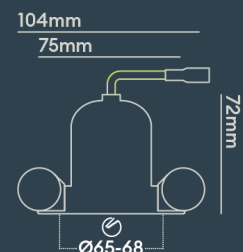

- **IP65** Available in IP65 for various applications
- **DIM** Mains, 1-10V & DALI-2 dimmable options
- **CRI>90** CRI 90 providing true colour appearance

1901 DOWNLIGHT

Design your light! Modular Architectural Downlight Range

FEATURES

IP rating	IP44
CSP Switchable	Single CCT
Tilttable (°)	Fixed
UGR	UGR<22
Dimmable Option	Yes (DALI-2)
LED Lifetime	L70 70,000h
Colour Rendering Index	CRI>90
Colour Consistency	SDCM3
Emergency Option	Yes, using converter
Rotation angle (°)	Fixed

INSTALLATION INFORMATION

Input	220-240V AC
Maximum Ambient Temperature	40°C
Weight	240g
Insulation Coverable	No
Inrush Current	20A 17ms
Cut Out Size	65-68
Construction Material	Aluminium
UK Bathroom Zone	1
Maximum ceiling thickness	40 mm
SELV	Yes
Electric Class (1, 2, 3)	II
Suitable for coastal areas	No
Install Connector Type	Loop in / Loop out
UK Building Regulations	Part P, L & B
FR Building Regulations	Satisfait les essais au fil incandescent: 650°C
Mounting Options	Recessed
Part B Fire Rating	Solid Timber 30/60/90min, I-Joist 30min, Metal Web 30min
Dimmer Type	DALI
Power Factor	0.80

PHOTOMETRICS @ 25°C