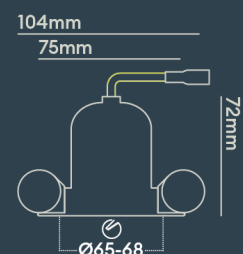

IP65 Available in IP65 for various applications

DIM Mains, 1-10V & DALI-2 dimmable options

CRI>90 CRI 90 providing true colour appearance

WARRANTY

Warranty 7 years

FEATURES & BENEFITS

The 1901 family consists of a pendant, spot light and downlight all with a consistent design language

Use our product selector to choose from 1,800 different combinations

Designed & assembled in Northampton UK

Fixed, Adjustable, Round, Square, Trimless options available

Emergency options available

Fire-rated to 30 minutes for us in Solid timber, I-Joist and Metal Web ceiling joists

Integrated LED using premium components to achieve 70,000 hours/60 years lifetime

PATENT: **GB2576385 EP3648256 HK40014447**

BEAM ANGLE: **24°**

1901 DOWNLIGHT

Design your light! Modular Architectural Downlight Range

FEATURES

IP rating	IP65
CSP Switchable	Dim to Warm
Tilttable (°)	Fixed
UGR	UGR<16
Dimmable Option	Yes (Mains)
LED Lifetime	L70 70,000h
Colour Rendering Index	CRI>90
Colour Consistency	SDCM3
Emergency Option	Yes, using converter
Rotation angle (°)	Fixed

INSTALLATION INFORMATION

Input	220-240V AC
Maximum Ambient Temperature	40°C
Weight	260g
Insulation Coverable	No
Inrush Current	1.12A 10ms
Cut Out Size	65-68
Construction Material	Aluminium
UK Bathroom Zone	1
Maximum ceiling thickness	40 mm
SELV	Yes
Electric Class (1, 2, 3)	II
Suitable for coastal areas	No
Install Connector Type	Loop in / Loop out
UK Building Regulations	Part B, C, E, P & L
FR Building Regulations	Satisfait les essais au fil incandescent: 650°C
Mounting Options	Recessed
Part B Fire Rating	Solid Timber 30/60/90min, I-Joist 30min, Metal Web 30min
Dimmer Type	Mains
Power Factor	0.80

PHOTOMETRICS @ 25°C

Product code	Finish	Type	W	Colour	Beam	lm	lm/W	Lx @ 1m	Energy
BDL14F40WMI	Matt white RAL9003	Black Baffle Double Trimless	18W	4000K	50°	2 x 850	94	2 x 1400	
BDL14F40WVI	Matt white RAL9003	Black Baffle Double Trimless	18W	4000K	50°	2 x 850	94	2 x 1400	
BDB02F40MMI	Matt black RAL9017	White Baffle Square Bezel	9.0W	4000K	24°	900	100	3550	
BDB00F28MM	Matt black RAL9017	White Baffle Slim Round Bezel	10W	1800K - 3000K	24°	600	60	3148	
BDB02F28WMI	Matt black RAL9017	White Baffle Square Bezel	10W	1800K - 3000K	45°	600	60	1147	
BDB00F28MMI	Matt black RAL9017	White Baffle Slim Round Bezel	10W	1800K - 3000K	24°	600	60	3148	
BDB00F28WMM	Matt black RAL9017	White Baffle Slim Round Bezel	10W	1800K - 3000K	45°	600	60	1147	
BDB00F28WMI	Matt black RAL9017	White Baffle Slim Round Bezel	10W	1800K - 3000K	45°	600	60	1147	
BDB01A28MM	Matt black	White Baffle	10W	1800K -	24°	600	60	3148