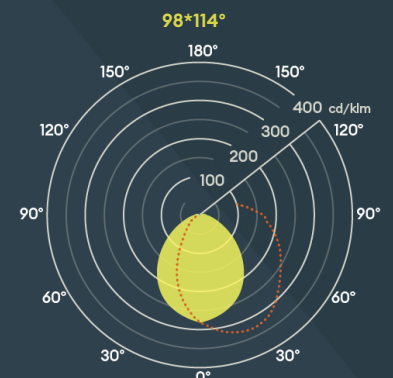

CCT switchable between 3000K, 4000K & 5000K

Up to 165lm/W efficacy

Integral photocell as standard

ARC WALLPACK

Wallpack suitable for 3m (10W) or 4m (17W) mounting height

FEATURES

IP rating	IP66
IK rating	IK10
CSP Switchable	Switchable CCT
Sensor Option	PC Dusk to Dawn
Dimmable Option	No
LED Lifetime	L70 54,000h
Colour Rendering Index	CRI>80
Colour Consistency	SDCM4
Emergency Option	Yes, Manual-Test
Walk Over / Drive Over	No

Photometrics @ 25°C

Product Code	Finish	Type	Beam	W	Colour	lm	lm/W	Ix@1m	EM lm	Energy
ARA1N	Anthracite grey RAL7016	Standard	98°114°	10W	3000K	1550	155	445	-	
					4000K	1650	165	474	-	
					5000K	1600	160	459	-	
ARA1NE	Anthracite grey RAL7016	Emergency	98°114°	10W	3000K	1550	155	445	300	
					4000K	1650	165	474	300	
					5000K	1600	160	459	300	
ARA2N	Anthracite grey RAL7016	Standard	98°114°	17W	3000K	2600	153	746	-	
					4000K	2750	162	789	-	
					5000K	2700	159	775	-	
ARA2NE	Anthracite grey RAL7016	Emergency	98°114°	17W	3000K	2600	153	746	300	
					4000K	2750	162	789	300	
					5000K	2700	159	775	300	

Anti-glare optical control designed to reduce upward sky glow

Set to 3000K as standard (CCT switchable) to minimise low blue light content

Integral photocell to switch the light ON at dusk and OFF at dawn

Slim 97mm profile integrates discreetly to the building architecture

Removeable backplate to aid fast installation

Part of the 'Collingwood in colour' collection anthracite family.

293mm

97mm

289mm