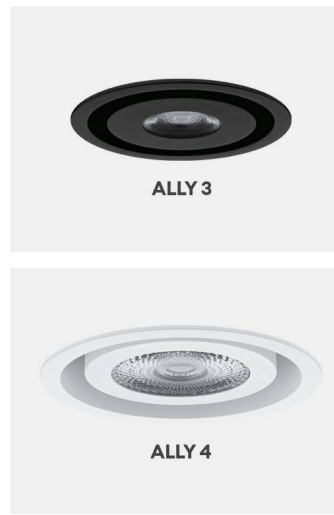

Quick and easy installation with springs

ALLY 4 RDX

Adjustable round recessed spotlight

FEATURES

IP rating	IP20
IK rating	IK02
CSP Switchable	Single CCT
Tiltable (°)	45
UGR	UGR<19
Dimmable Option	Yes
LED Lifetime	L80 50,000h
Colour Rendering Index	CRI>90
Colour Consistency	SDCM3
Emergency Option	No
Rotation angle (°)	355

PHOTOMETRICS @ 25°C

Product code	Finish	W	Colour	Beam	lm	lm/W	Energy
DO530WW05	Black	14W	3000K	38°	1270	66	
DO530WW30	White	14W	3000K	38°	1270	66	

WIRING INFORMATION

Cable / Flying Lead	0.5-1.5mm ²
Type of Wiring Required	Parallel