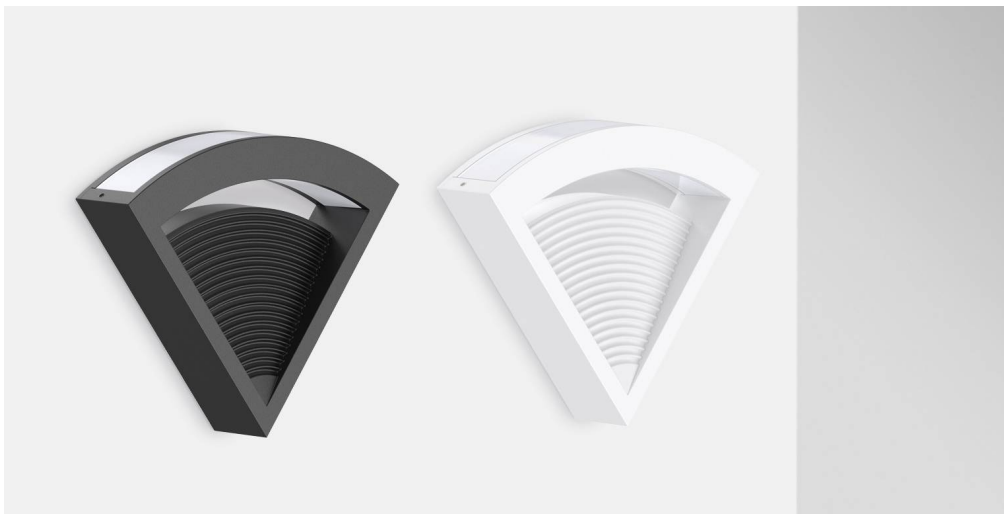

IP20 IP20 perfect for internal applications

CRI>80 CRI 80 providing true colour appearance

DIM TRIAC Dimmable

WARRANTY

Warranty 5 years

FEATURES & BENEFITS

Wall mounting only

120° beam angle for wide illumination

Able to through wire to create your own decorative wall installations. Combine 5 luminaires for a full circle or alternate orientation for a striking luminaire design

Available in both white and black

LUSTRE WALL LIGHT

A triangular decorative wall light

FEATURES

IP rating	IP20
CSP Switchable	Single CCT
Tilttable (°)	Fixed
Dimmable Option	Yes (TRIAC)
LED Lifetime	L70 60,000h
Colour Rendering Index	CRI>80
Colour Consistency	SDCM6
Emergency Option	No
Rotation angle (°)	Fixed