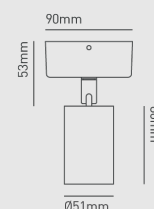

Installation Information

| | |
|-----------------------------|---|
| Input | 220-240V AC |
| Maximum Ambient Temperature | 40°C |
| Weight | 440g |
| Insulation Coverable | No |
| Inrush Current | 2.6A/33ms |
| Construction Material | Aluminium |
| UK Bathroom Zone | 1 |
| SELV | SELV |
| Electric Class (1, 2, 3) | 2 |
| Suitable for coastal areas | No |
| Install Connector Type | Loop in / Loop out |
| UK Building Regulations | Part P, L, C & E |
| FR Building Regulations | Satisfait les essais au fil incandescent: 650°C |
| Dimmer Type | Mains |
| Power Factor | 0.8 |

Photometrics @ 25°C

| Product Code | Finish | Type | W | Colour | Beam | lm | lm/W | Lx @ 1m | Energy |
|--------------|-----------------------|---|------|--------|------|-----|------|---------|--------|
| BSL15A27NM | Matt white RAL9003 | Rotatable Spot Black Baffle Semi- Recessed | 9.6W | 2700K | 12° | 600 | 63 | 6588 | |
| BSL15A27ND | Matt white RAL9003 | Rotatable Spot Black Baffle Semi- Recessed | 9.6W | 2700K | 12° | 600 | 63 | 6588 | |
| BSL15A27NV | Matt white RAL9003 | Rotatable Spot Black Baffle Semi- Recessed | 9.6W | 2700K | 12° | 600 | 63 | 6588 | |
| BSL15A27MM | Matt white RAL9003 | Rotatable Spot Black Baffle Semi- Recessed | 9.6W | 2700K | 24° | 590 | 61 | 2866 | |
| BSL15A27MD | Matt white RAL9003 | Rotatable Spot Black Baffle Semi- Recessed | 9.6W | 2700K | 24° | 590 | 61 | 2866 | |
| BSL15A27MV | Matt white RAL9003 | Rotatable Spot Black Baffle Semi- Recessed | 9.6W | 2700K | 24° | 590 | 61 | 2866 | |
| BSL15A27WM | Matt white RAL9003 | Rotatable Spot Black Baffle Semi- Recessed | 9.6W | 2700K | 50° | 575 | 60 | 998 | |
| BSL15A27WD | Matt white | Rotatable | 9.6W | 2700K | 50° | 575 | 60 | 998 | |