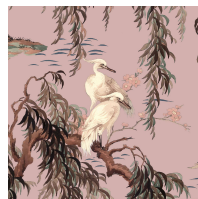

## ZEUS

Tobacco

WALLPAPER

SKU: 1-WA-ZEU-DI-TOB-XXX

### AVAILABLE COLOURWAYS

Wallpaper samples are A3 size

(W: 29.7cm x H: 42cm)