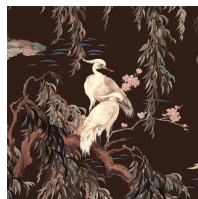

## ZEUS

Tobacco

WALLPAPER

SKU: 1-WA-ZEU-DI-TOB-XXX

### AVAILABLE COLOURWAYS

Wallpaper samples are A3 size

(W: 29.7cm x H: 42cm)