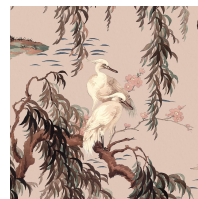

### AVAILABLE COLOURWAYS

Wallpaper samples are A3 size

(W: 29.7cm x H: 42cm)