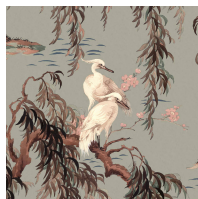

### AVAILABLE COLOURWAYS

Wallpaper samples are A3 size

(W: 29.7cm x H: 42cm)