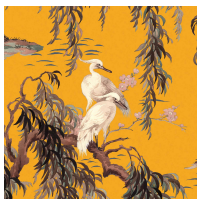

### AVAILABLE COLOURWAYS

Wallpaper samples are A3 size

(W: 29.7cm x H: 42cm)