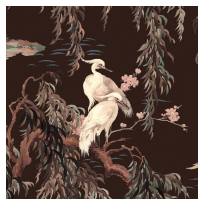

**ZEUS**

Plaster

WALLPAPER

SKU: 1-WA-ZEU-DI-PLS-XXX

AVAILABLE COLOURWAYS

Wallpaper samples are A3 size

(W: 29.7cm x H: 42cm)