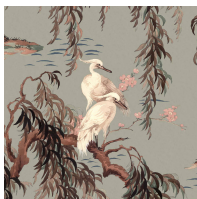

**ZEUS**

Plaster

WALLPAPER

SKU: 1-WA-ZEU-DI-PLS-XXX

AVAILABLE COLOURWAYS

Wallpaper samples are A3 size

(W: 29.7cm x H: 42cm)