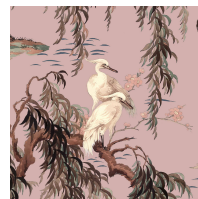

**ZEUS**

Plaster

WALLPAPER

SKU: 1-WA-ZEU-DI-PLS-XXX

AVAILABLE COLOURWAYS

Wallpaper samples are A3 size

(W: 29.7cm x H: 42cm)