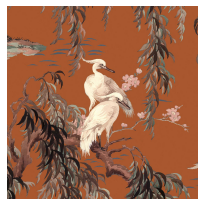

**ZEUS**

Plaster

WALLPAPER

SKU: 1-WA-ZEU-DI-PLS-XXX

AVAILABLE COLOURWAYS

Wallpaper samples are A3 size

(W: 29.7cm x H: 42cm)