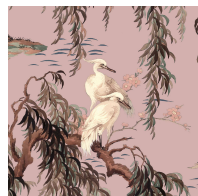

ZEUS

Eau De Nil

WALLPAPER

SKU: 1-WA-ZEU-DI-EAU-XXX

AVAILABLE COLOURWAYS

Wallpaper samples are A3 size

(W: 29.7cm x H: 42cm)

Technical Information

Roll Width

3m (9'10") Wallpaper

Roll dimensions: W 180cm x H 300cm (W 5'9" x H 9'10")

A single roll is comprised of 4 x 3m lengths, each 45cm wide (4 x 9'10" panels, each 1'5" wide)

Wall coverage per roll is 5.4m² (58 sq. ft.)

Product Information

Collection: Zeus

Colour: Eau De Nil

Made in Sweden

Pattern Repeat: 90 x 82 cm

UK Fire Rating: BS1, D0

US Fire rating: Class A

Bespoke measurements and colourways available on request.