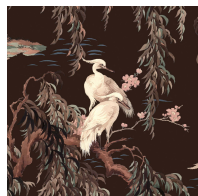

ZEUS

Eau De Nil

WALLPAPER

SKU: 1-WA-ZEU-DI-EAU-XXX

AVAILABLE COLOURWAYS

Wallpaper samples are A3 size

(W: 29.7cm x H: 42cm)

Technical Information