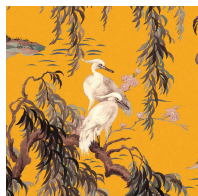

ZEUS

Eau De Nil

WALLPAPER

SKU: 1-WA-ZEU-DI-EAU-XXX

AVAILABLE COLOURWAYS

Wallpaper samples are A3 size

(W: 29.7cm x H: 42cm)

Technical Information

Roll Width

3m (9'10") Wallpaper

Roll dimensions: W 180cm x H 300cm (W 5'9" x H 9'10")

A single roll is comprised of 4 x 3m lengths, each 45cm wide (4 x 9'10" panels, each 1'5" wide)

Wall coverage per roll is 5.4m² (58 sq. ft.)