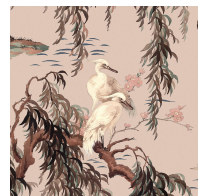

ZEUS

Eau De Nil

WALLPAPER

SKU: 1-WA-ZEU-DI-EAU-XXX

AVAILABLE COLOURWAYS

Wallpaper samples are A3 size

(W: 29.7cm x H: 42cm)

Technical Information

Roll Width

3m (9'10") Wallpaper

Roll dimensions: W 180cm x H 300cm (W 5'9" x H 9'10")

A single roll is comprised of 4 x 3m lengths, each 45cm wide (4 x 9'10" panels, each 1'5" wide)

Wall coverage per roll is 5.4m² (58 sq. ft.)