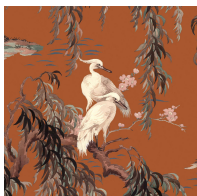

ZEUS

Eau De Nil

WALLPAPER

SKU: 1-WA-ZEU-DI-EAU-XXX

AVAILABLE COLOURWAYS

Wallpaper samples are A3 size

(W: 29.7cm x H: 42cm)

Technical Information