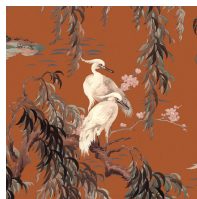

ZEUS

Carob

WALLPAPER

SKU: 1-WA-ZEU-DI-CRB-XXX

AVAILABLE COLOURWAYS

Wallpaper samples are A3 size

(W: 29.7cm x H: 42cm)

Technical Information

Roll Width

3m (9'10") Wallpaper

Roll dimensions: W 180cm x H 300cm (W 5'9" x H 9'10")

A single roll is comprised of 4 x 3m lengths, each 45cm wide (4 x 9'10" panels, each 1'5" wide)

Wall coverage per roll is 5.4m² (58 sq. ft.)