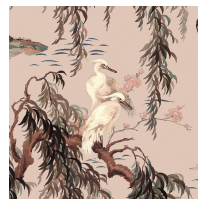

ZEUS

Carob

WALLPAPER

SKU: 1-WA-ZEU-DI-CRB-XXX

AVAILABLE COLOURWAYS

Wallpaper samples are A3 size

(W: 29.7cm x H: 42cm)

Technical Information

Roll Width

3m (9'10") Wallpaper

Roll dimensions: W 180cm x H 300cm (W 5'9" x H 9'10")

A single roll is comprised of 4 x 3m lengths, each 45cm wide (4 x 9'10" panels, each 1'5" wide)

Wall coverage per roll is 5.4m² (58 sq. ft.)

Product Information

Collection: Zeus

Colour: Carob

Made in Sweden

Pattern Repeat: 90 x 82 cm

UK Fire Rating: BS1, D0

US Fire rating: Class A

Bespoke measurements and colourways available on request.