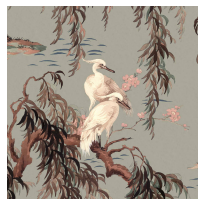

ZEUS

Carob

WALLPAPER

SKU: 1-WA-ZEU-DI-CRB-XXX

AVAILABLE COLOURWAYS

Wallpaper samples are A3 size

(W: 29.7cm x H: 42cm)

Technical Information

Roll Width

3m (9'10") Wallpaper

Roll dimensions: W 180cm x H 300cm (W 5'9" x H 9'10")

A single roll is comprised of 4 x 3m lengths, each 45cm wide (4 x 9'10" panels, each 1'5" wide)

Wall coverage per roll is 5.4m² (58 sq. ft.)

Product Information

Collection: Zeus

Colour: Carob

Made in Sweden

Pattern Repeat: 90 x 82 cm

UK Fire Rating: BS1, D0

US Fire rating: Class A

Bespoke measurements and colourways available on request.