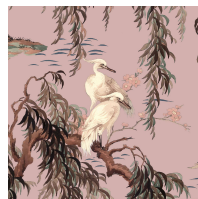

ZEUS

Carob

WALLPAPER

SKU: 1-WA-ZEU-DI-CRB-XXX

AVAILABLE COLOURWAYS

Wallpaper samples are A3 size

(W: 29.7cm x H: 42cm)

Technical Information

Roll Width

3m (9'10") Wallpaper

Roll dimensions: W 180cm x H 300cm (W 5'9" x H 9'10")

A single roll is comprised of 4 x 3m lengths, each 45cm wide (4 x 9'10" panels, each 1'5" wide)

Wall coverage per roll is 5.4m² (58 sq. ft.)

Product Information

Collection: Zeus

Colour: Carob

Made in Sweden

Pattern Repeat: 90 x 82 cm

UK Fire Rating: BS1, D0

US Fire rating: Class A

Bespoke measurements and colourways available on request.